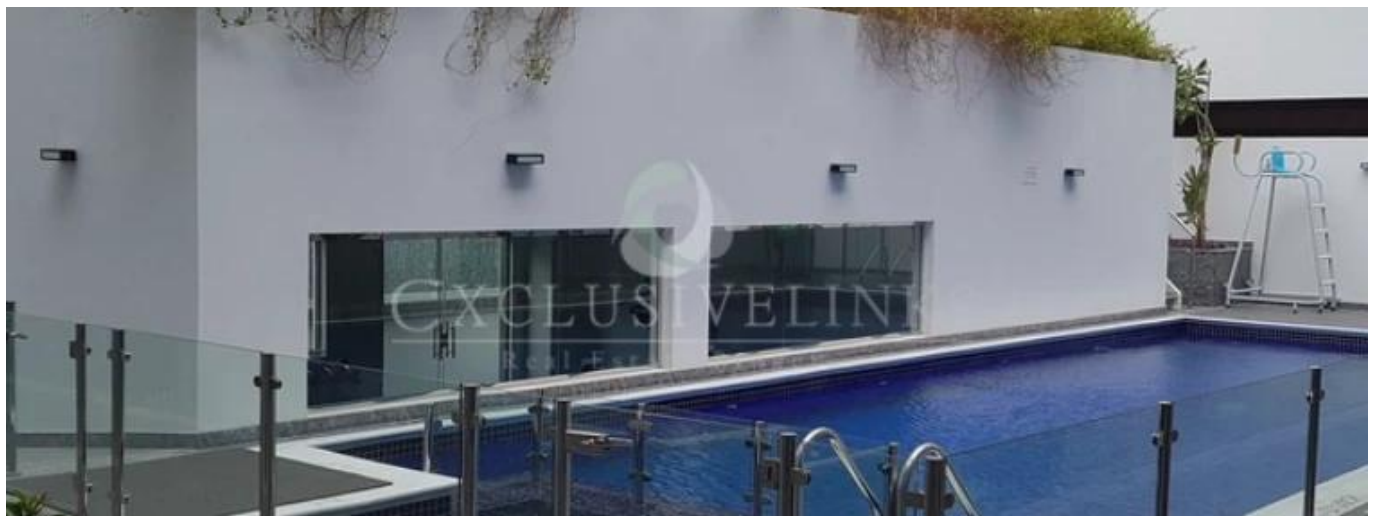

Jcm Bienes Ra?ces
 Jcm Bienes Ra?ces
 Naucalpan de Juárez, Mexico - Plaatselijke tijd

+52 55 8421 5859

Henry Wiltshire International one of the top real estate companies in Dubai is pleased to introduce a great project In Jumeirah Village Circle. City Apartments is good for a dubai property investment as it is situated with easy access both from Hessa Road and al Khail in a charming & tranquil area of JVC & it's within walking distance of many amenities With modern designed white, open plan kitchens and black granite tops. Both on suite bathroom and guest powder room. Huge terrace. Build in cupboards and allocated parking for each apartment Each apartment is elegantly designed, with high attention to detail, featuring clean lines of the interior finishes, high ceilings & floor to ceiling windows designed to maximize views from all rooms Facilities, Swimming pool, gymnasium and security.