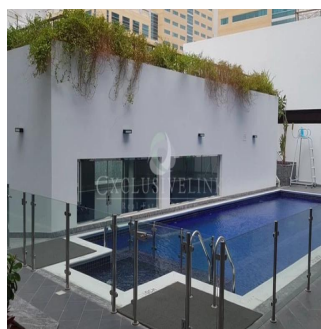

Jcm Bienes Ra?ces
 Jcm Bienes Ra?ces
 Naucalpan de Juárez, Mexico - Plaatselijke tijd

+52 55 8421 5859

Henry Wiltshire International one of the top real estate companies in Dubai is pleased to introduce a great project In Jumeirah Village Circle. City Apartments is good for a dubai property investment as it is situated with easy access both from Hessa Road and al Khail in a charming & tranquil area of JVC & it's within walking distance of many amenities With modern designed white, open plan kitchens and black granite tops. Both on suite bathroom and guest powder room. Huge terrace. Build in cupboards and allocated parking for each apartment Each apartment is elegantly designed, with high attention to detail, featuring clean lines of the interior finishes, high ceilings & floor to ceiling windows designed to maximize views from all rooms Facilities, Swimming pool, gymnasium and security.