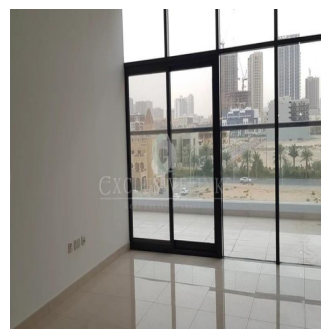

Jcm Bienes Ra?ces
 Jcm Bienes Ra?ces
 Naucalpan de Juárez, Mexico - Plaatselijke tijd

+52 55 8421 5859

Henry Wiltshire International one of the top real estate companies in Dubai is pleased to introduce a great project In Jumeirah Village Circle. City Apartments is good for a dubai property investment as it is situated with easy access both from Hessa Road and al Khail in a charming & tranquil area of JVC & it's within walking distance of many amenities With modern designed white, open plan kitchens and black granite tops. Both on suite bathroom and guest powder room. Huge terrace. Build in cupboards and allocated parking for each apartment Each apartment is elegantly designed, with high attention to detail, featuring clean lines of the interior finishes, high ceilings & floor to ceiling windows designed to maximize views from all rooms Facilities, Swimming pool, gymnasium and security.