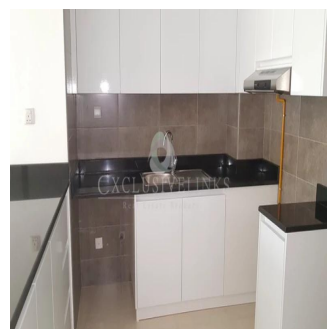

Jcm Bienes Ra?ces
 Jcm Bienes Ra?ces
 Naucalpan de Juárez, Mexico - Plaatselijke tijd

+52 55 8421 5859

Henry Wiltshire International one of the top real estate companies in Dubai is pleased to introduce a great project In Jumeirah Village Circle. City Apartments is good for a dubai property investment as it is situated with easy access both from Hessa Road and al Khail in a charming & tranquil area of JVC & it's within walking distance of many amenities With modern designed white, open plan kitchens and black granite tops. Both on suite bathroom and guest powder room. Huge terrace. Build in cupboards and allocated parking for each apartment Each apartment is elegantly designed, with high attention to detail, featuring clean lines of the interior finishes, high ceilings & floor to ceiling windows designed to maximize views from all rooms Facilities, Swimming pool, gymnasium and security.