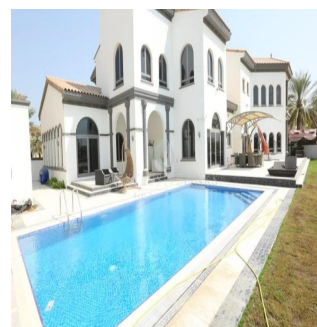

## Exclusive Signature Villas Frond K Palm Jumeirah

Zuid-Afrika, Gauteng, Sandton, , , ,

VERKOOPPRIJS

**USD 19000000.00**

7000 qft 1 kamers 1 slaapkamers 1 badkamers

1 vloeren 1 qft Landoppervlak 1 Parkeerplaatsen

**Jcm Bienes Ra?ces**

Jcm Bienes Ra?ces

Naucalpan de Juárez, Mexico - Plaatselijke tijd

+52 55 8421 5859

Henry Wiltshire International is pleased to present this exclusive luxury villa for sale on Palm Jumeirah. This property is located halfway up the K frond on this iconic development and offers outstanding views of the Dubai Marina Skyline across the vast sea. This Signature Villa sits on a plot size of 13,400 sqft and is the most popular style due to its fantastic open layout and has been well maintained throughout. The villa is arranged over two floors and boasts five bedrooms finished with beautiful interiors, high ceilings and large windows that fill the home with natural light. The ground floor comprises a large modern kitchen and two separate dining areas along with a study overlooking the beautifully landscaped garden & swimming pool. There is a guest bedroom & ensuite with its own side entrance. The master bedroom is located on the first floor with a large balcony and their own en-suites along with the remaining three bedrooms.