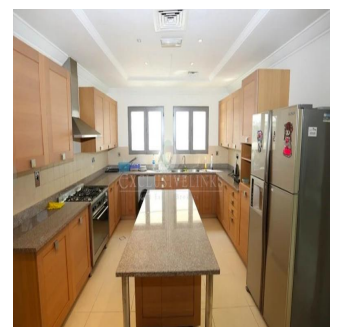

**Jcm Bienes Ra?ces**

Jcm Bienes Ra?ces

Naucalpan de Juárez, Mexico - Plaatselijke tijd

+52 55 8421 5859

Henry Wiltshire International is pleased to present this exclusive luxury villa for sale on Palm Jumeirah. This property is located halfway up the K frond on this iconic development and offers outstanding views of the Dubai Marina Skyline across the vast sea. This Signature Villa sits on a plot size of 13,400 sqft and is the most popular style due to its fantastic open layout and has been well maintained throughout. The villa is arranged over two floors and boasts five bedrooms finished with beautiful interiors, high ceilings and large windows that fill the home with natural light. The ground floor comprises a large modern kitchen and two separate dining areas along with a study overlooking the beautifully landscaped garden & swimming pool. There is a guest bedroom & ensuite with its own side entrance. The master bedroom is located on the first floor with a large balcony and their own en-suites along with the remaining three bedrooms.