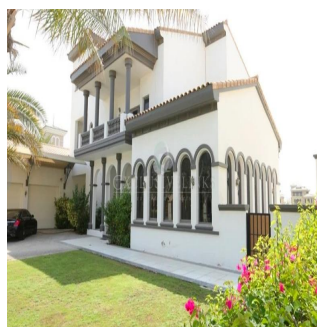

## Exclusive Signature Villas Frond K Palm Jumeirah

Zuid-Afrika, Gauteng, Sandton, , , ,

VERKOOPPRIJS

**USD 19000000.00**

7000 qft 1 kamers 1 slaapkamers 1 badkamers

1 vloeren 1 qft Landoppervlak 1 Parkeerplaatsen

**Jcm Bienes Ra?ces**

Jcm Bienes Ra?ces

Naucalpan de Juárez, Mexico - Plaatselijke tijd

+52 55 8421 5859

Henry Wiltshire International is pleased to present this exclusive luxury villa for sale on Palm Jumeirah. This property is located halfway up the K frond on this iconic development and offers outstanding views of the Dubai Marina Skyline across the vast sea. This Signature Villa sits on a plot size of 13,400 sqft and is the most popular style due to its fantastic open layout and has been well maintained throughout. The villa is arranged over two floors and boasts five bedrooms finished with beautiful interiors, high ceilings and large windows that fill the home with natural light. The ground floor comprises a large modern kitchen and two separate dining areas along with a study overlooking the beautifully landscaped garden & swimming pool. There is a guest bedroom & ensuite with its own side entrance. The master bedroom is located on the first floor with a large balcony and their own en-suites along with the remaining three bedrooms.