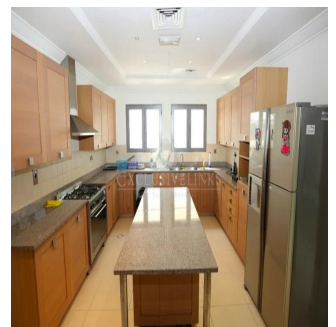

**Jcm Bienes Ra?ces**

Jcm Bienes Ra?ces

Naucalpan de Juárez, Mexico - Plaatselijke tijd

+52 55 8421 5859

Henry Wiltshire International is pleased to present this exclusive luxury villa for sale on Palm Jumeirah. This property is located halfway up the K frond on this iconic development and offers outstanding views of the Dubai Marina Skyline across the vast sea. This Signature Villa sits on a plot size of 13,400 sqft and is the most popular style due to its fantastic open layout and has been well maintained throughout. The villa is arranged over two floors and boasts five bedrooms finished with beautiful interiors, high ceilings and large windows that fill the home with natural light. The ground floor comprises a large modern kitchen and two separate dining areas along with a study overlooking the beautifully landscaped garden & swimming pool. There is a guest bedroom & ensuite with its own side entrance. The master bedroom is located on the first floor with a large balcony and their own en-suites along with the remaining three bedrooms.