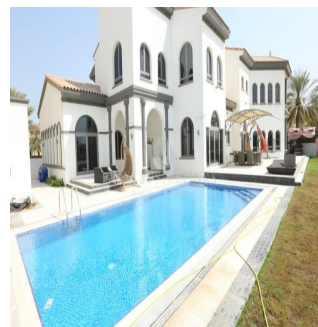

## Exclusive Signature Villas Frond K Palm Jumeirah

Zuid-Afrika, Gauteng, Sandton, , , ,

VERKOOPPRIJS

**USD 19000000.00**

7000 qft 1 kamers 1 slaapkamers 1 badkamers

1 vloeren 1 qft Landoppervlak 1 Parkeerplaatsen

**Jcm Bienes Ra?ces**

Jcm Bienes Ra?ces

Naucalpan de Juárez, Mexico - Plaatselijke tijd

+52 55 8421 5859

Henry Wiltshire International is pleased to present this exclusive luxury villa for sale on Palm Jumeirah. This property is located halfway up the K frond on this iconic development and offers outstanding views of the Dubai Marina Skyline across the vast sea. This Signature Villa sits on a plot size of 13,400 sqft and is the most popular style due to its fantastic open layout and has been well maintained throughout. The villa is arranged over two floors and boasts five bedrooms finished with beautiful interiors, high ceilings and large windows that fill the home with natural light. The ground floor comprises a large modern kitchen and two separate dining areas along with a study overlooking the beautifully landscaped garden & swimming pool. There is a guest bedroom & ensuite with its own side entrance. The master bedroom is located on the first floor with a large balcony and their own en-suites along with the remaining three bedrooms.