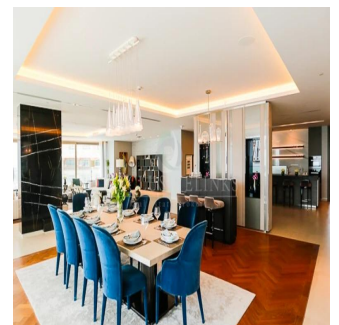

Penthouse

Mansion 1 - The Alef Residences

Zuid-Afrika, Gauteng, Germiston (Germiston), , ,

VERKOOPPRIJS

USD 70000000.00

 13894 qft
  kamers
  4 slaapkamers
  6 badkamers

 6 vloeren
  6 qft
Landoppervlak
  6
Parkeerplaatsen

**Jcm Bienes Ra?ces**

Jcm Bienes Ra?ces

Naucalpan de Juárez, Mexico - Plaatselijke tijd

**+52 55 8421 5859**

Henry Wiltshire International is please to present to the market Alef Residences a very unique development, with a total of 104 homes spread out over 8 different mansions with each mansion having its own private lobby and 2 elevators servicing a maximum of only 14 apartments with just 2 apartments per floor. The Alef Residences will be serviced by the five star W Hotel Palm Jumeirah that we are building right next door, owners of the Alef Residences will receive VIP access and treatment to all of the amenities in the W Hotel including also room service and housekeeping if required. The W Hotel will have 5 restaurants, 4 bars, 4 swimming pools, roof top sunset bar, gym, spa and VIP rooms that will all be available to the owners of The Henry Wiltshire International Alef Residences on Palm.