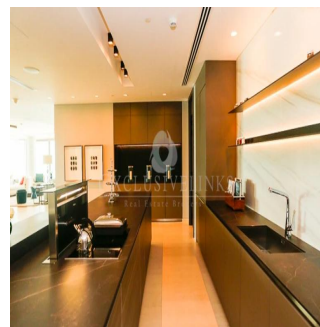

## Mansion 1 - The Alef Residences

Zuid-Afrika, Gauteng, Germiston (Germiston), , ,

VERKOOPPRIJS

**USD 70000000.00**

 13894 qft
  kamers
  4 slaapkamers
  6 badkamers

 6 vloeren
  6 qft  
Landoppervlak
  6  
Parkeerplaatsen

**Jcm Bienes Ra?ces**

Jcm Bienes Ra?ces

Naucalpan de Juárez, Mexico - Plaatselijke tijd

 +52 55 8421 5859

Henry Wiltshire International is please to present to the market Alef Residences a very unique development, with a total of 104 homes spread out over 8 different mansions with each mansion having its own private lobby and 2 elevators servicing a maximum of only 14 apartments with just 2 apartments per floor. The Alef Residences will be serviced by the five star W Hotel Palm Jumeirah that we are building right next door, owners of the Alef Residences will receive VIP access and treatment to all of the amenities in the W Hotel including also room service and housekeeping if required. The W Hotel will have 5 restaurants, 4 bars, 4 swimming pools, roof top sunset bar, gym, spa and VIP rooms that will all be available to the owners of The Henry Wiltshire International Alef Residences on Palm.