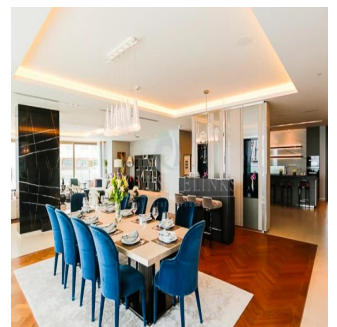

## Mansion 1 - The Alef Residences

Zuid-Afrika, Gauteng, Germiston (Germiston), , ,

VERKOOPPRIJS

**USD 70000000.00**

 13894 qft
  kamers
  4 slaapkamers
  6 badkamers

 6 vloeren
  6 qft  
Landoppervlak
  6  
Parkeerplaatsen

**Jcm Bienes Ra?ces**

Jcm Bienes Ra?ces

Naucalpan de Juárez, Mexico - Plaatselijke tijd

 +52 55 8421 5859

Henry Wiltshire International is please to present to the market Alef Residences a very unique development, with a total of 104 homes spread out over 8 different mansions with each mansion having its own private lobby and 2 elevators servicing a maximum of only 14 apartments with just 2 apartments per floor. The Alef Residences will be serviced by the five star W Hotel Palm Jumeirah that we are building right next door, owners of the Alef Residences will receive VIP access and treatment to all of the amenities in the W Hotel including also room service and housekeeping if required. The W Hotel will have 5 restaurants, 4 bars, 4 swimming pools, roof top sunset bar, gym, spa and VIP rooms that will all be available to the owners of The Henry Wiltshire International Alef Residences on Palm.