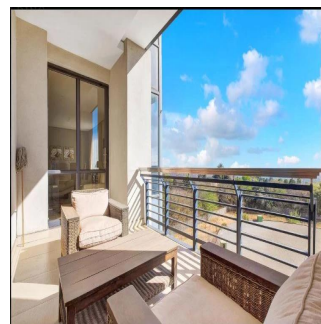

Penthouse

Executive 2 Bedroom Apartment For Sale In Morningside, Sandton

Zuid-Afrika, Gauteng, Sandton, , , 2057,

VERKOOPPRIJS

\$ 384450.00

- 149 qm
- 4 kamers
- 2 slaapkamers
- 2 badkamers
- 2 vloeren
- 2 qm Landoppervlak
- 2 Parkeerplaatsen

Nelson Ferreira

Pam Golding Properties Hyde Park

Sandton, South Africa - Plaatselijke tijd

27 82 600 4455

Executive living The Regent offers secure executive living at its very best. This spacious 2 bed 2.5 bath north facing lock up and go apartment is the ideal home for the person wanting all the conveniences of modern life without hassles. Excellent security with lift access straight into the apartment plus concierge, gym, spa, meeting rooms and restaurant. Invest in this superb lifestyle offering.