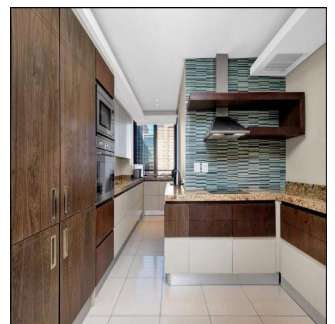

Nelson Ferreira

Pam Golding Properties Hyde Park

Sandton, South Africa - Plaatselijke tijd

27 82 600 4455

Executive living The Regent offers secure executive living at its very best. This spacious 2 bed 2.5 bath north facing lock up and go apartment is the ideal home for the person wanting all the conveniences of modern life without hassles. Excellent security with lift access straight into the apartment plus concierge, gym, spa, meeting rooms and restaurant. Invest in this superb lifestyle offering.