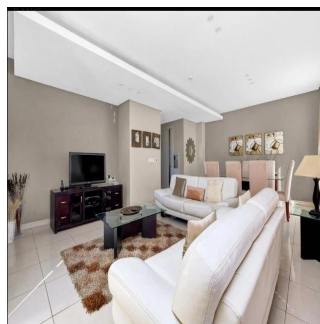

Penthouse

Executive 2 Bedroom Apartment For Sale In Morningside, Sandton

Zuid-Afrika, Gauteng, Sandton, , , 2057,

VERKOOPPRIJS

\$ 384450.00

- 149 qm
- 4 kamers
- 2 slaapkamers
- 2 badkamers
- 2 vloeren
- 2 qm Landoppervlak
- 2 Parkeerplaatsen

Nelson Ferreira

Pam Golding Properties Hyde Park

Sandton, South Africa - Plaatselijke tijd

27 82 600 4455

Executive living The Regent offers secure executive living at its very best. This spacious 2 bed 2.5 bath north facing lock up and go apartment is the ideal home for the person wanting all the conveniences of modern life without hassles. Excellent security with lift access straight into the apartment plus concierge, gym, spa, meeting rooms and restaurant. Invest in this superb lifestyle offering.