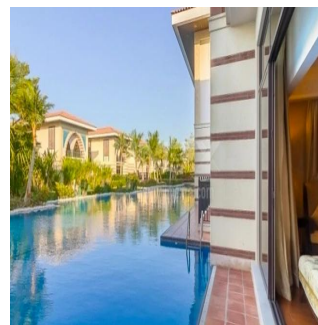

Panamá, Panama - Plaatselijke tijd

**+507 391-8878**

A very exclusive offer of a 4 BR Villa in an ultra-prestigious part of Palm Jumeirah, at the numerous awards-winning super-prime Jumeirah Zabeel Saray Royal Residences(JZS). The villa is located on the shores of a magnificent lagoon with a tropical garden and direct access to a pool and a private beach. The villa is fully furnished, equipped, and ready for living. Built using the best materials (exquisite marble, dark wood, gold leaf, exterior ceramics, teak, the famous chandeliers Dotzauer and Lobmeier, Italian fresco). • Total area 604 sq.m., incl. the terrace is 143 sq.m. • The plot is 390.56 sq.m. • Utilities: AED 4210 – 5830 per month. • Fully equipped fitness room. • Two large terraces on two levels. • Lower teak terrace with a rain shower and direct pool access. • Dining and living room with parquet floors. • Hammam-styled bathrooms. • Built-in wardrobes. • Maids' rooms and laundry. • Air conditioning with control panel in each zone. • Garage for two cars.