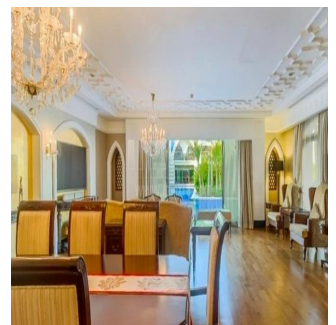

Panamá, Panama - Plaatselijke tijd

**+507 391-8878**

A very exclusive offer of a 4 BR Villa in an ultra-prestigious part of Palm Jumeirah, at the numerous awards-winning super-prime Jumeirah Zabeel Saray Royal Residences(JZS). The villa is located on the shores of a magnificent lagoon with a tropical garden and direct access to a pool and a private beach. The villa is fully furnished, equipped, and ready for living. Built using the best materials (exquisite marble, dark wood, gold leaf, exterior ceramics, teak, the famous chandeliers Dotzauer and Lobmeier, Italian fresco). • Total area 604 sq.m., incl. the terrace is 143 sq.m. • The plot is 390.56 sq.m. • Utilities: AED 4210 – 5830 per month. • Fully equipped fitness room. • Two large terraces on two levels. • Lower teak terrace with a rain shower and direct pool access. • Dining and living room with parquet floors. • Hammam-styled bathrooms. • Built-in wardrobes. • Maids' rooms and laundry. • Air conditioning with control panel in each zone. • Garage for two cars.