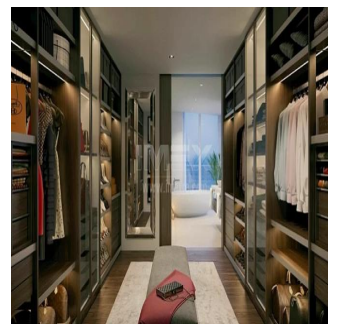

Verkrijgbaar Bij: 01.01.1970

Vloeren: 4

Vloeren: 4

Bouwjaar: 2017

Parkeerplaatsen: 4

Bouwjaar: 2017

Type: Kantoor

Surrounded by the Gulf, The Alef Residences is situated on the West Crescent of Palm Jumeirah, covering 46840 sq m, all serviced by W – The Palm. Everything is within reach, shopping, dining, even access routes as far as the airport are effortless.