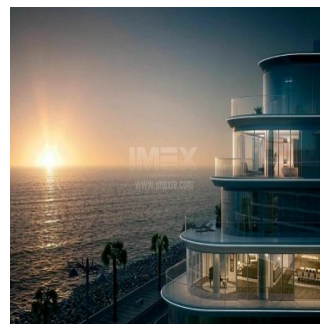

Penthouse

High-Quality Fully-Serviced 5 Bedroom Apartment Alef Residences Palm Jumeirah

Verenigde Arabische Emiraten, Dubai, Dubai, , , ,

VERKOOPPRIJS

USD 5444000.00

🏠 725 qm

🏠 kamers

🛏 5 slaapkamers

Verkrijgbaar Bij: 01.01.1970

Vloeren: 4

Vloeren: 4

Bouwjaar: 2017

Parkeerplaatsen: 4

Bouwjaar: 2017

Type: Kantoor

Surrounded by the Gulf, The Alef Residences is situated on the West Crescent of Palm Jumeirah, covering 46840 sq m, all serviced by W – The Palm. Everything is within reach, shopping, dining, even access routes as far as the airport are effortless.