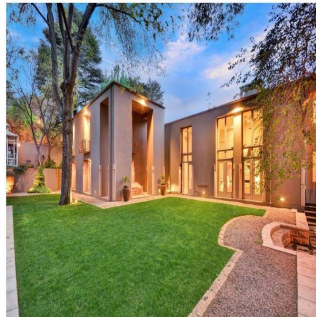

# Stunning And Luxurious 4 Bedroom House For Sale In Hyde Park

Zuid-Afrika, West-Kaap, Kaapstad, , , 2196,

VERKOOPPRIJS

**USD 1699900.00**

- 🏠 4 qm
- 🏠 9 kamers
- 🛏️ 4 slaapkamers
- 🚿 5 badkamers
- 🏠 5 vloeren
- 📐 5 qm Landoppervlak
- 📐 5 Parkeerplaatsen

**Teresa Castillo**  
 Morelli And Family Realty  
 Panama City, Panama - Plaatselijke tijd

 +507 6219-8406

A Stunning, Luxurious, Contemporary Home! His award-winning Johann Slee home has an excellent design and numerous attractive features - high volumes, skylights, tall windows and doors, shutters, retracting sliding doors, balconies, curved walls, set in a superb, secure position in boomed 4th Rd. Grand volume reception rooms with fireplace flow on to an entertainment patio with similar height ceiling, wood deck flooring and draw-down blinds, plus enclosed areas for a braai and for refrigerator and storage. The family room opens on the treed garden, with solar-heated pool and automated cover. Large man-cave/entertainment lounge has full home theatre system, bar fittings, space for full-size snooker table, glass-enclosed air conditioned wine units and seated tasting area. Gym room opens on to pool and garden, and has its own cloakroom, plus steam shower. The guest suite has lounge and bedroom, fireplace, bathroom en suite, and opens on to an attractive garden courtyard. Upstairs - the master bedroom has a fireplace and two balconies overlooking the garden, with spacious fitted dressing room and full bathroom en-suite with heated towel rails, plus outside shower. There are two fitted study areas and two further bedrooms with en-suite bathrooms. Two staff rooms each have a kitchenette and bathroom en-suite, plus there is a 65 KVA generator, borehole and water tanks.