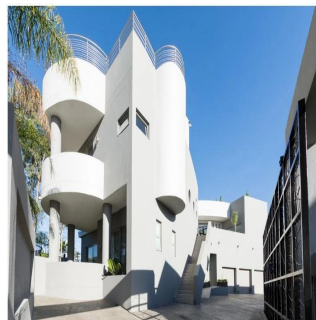

# Contemporary 5 Bedroom Gated Estate For Sale In Woodmead

, , ,

VERKOOPPRIJS

### Antonie Goosen

Meridian Realty

Stellenbosch, South Africa - Plaatselike tijd

+27 0825545838

CONTEMPORARY SANDHURST LIVING WITH TRANQUIL PANORAMIC VIEWS ONTO GOLF COURSE IN WOODMEAD! This ultra secure, fully automated, modern, three storey home (with lift) on the exclusive Sandton Country Club Estate it is all that you can dream of ! This architectural masterpiece offers on the first floor; an expansive entrance hall onto open plan glamorous three reception rooms. An entertainment patio with bar area onto heated pool and boma fire pit. The sleek kitchen boasts with Smeg appliances and large separate scullery. In separate wing there are 2 well-sized en suite bedrooms and guest toilet. Top floor is just for ultra-luxurious master suite with his and hers bathroom, walk-in dressing area and private study. There is a Jacuzzi deck with adjacent shower and tranquil views. Downstairs there is a fully equipped theatre room with surround sound system and game room. Additionally 2 bedrooms en suite with private lounge onto the garden. Special features: High bulkhead or floating ceiling, modern lighting, home automation, state-of-the-art security system, generator, 3 automated garages and ample of visitors parking. The property is located 10 minutes away from Sandton CBD, Morningside Shopping Center, Morningside Hospital. There is an easy access to highway. Communal Club House with tennis court on the Estate and children's play area. Viewing by appointment only or for private viewing please call: Bozena +2782 776 6778