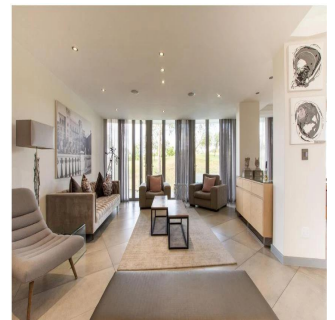

### Antonie Goosen

Meridian Realty

Stellenbosch, South Africa - Plaatselike tijd

+27 0825545838

CONTEMPORARY SANDHURST LIVING WITH TRANQUIL PANORAMIC VIEWS ONTO GOLF COURSE IN WOODMEAD! This ultra secure, fully automated, modern, three storey home (with lift) on the exclusive Sandton Country Club Estate it is all that you can dream of ! This architectural masterpiece offers on the first floor; an expansive entrance hall onto open plan glamorous three reception rooms. An entertainment patio with bar area onto heated pool and boma fire pit. The sleek kitchen boasts with Smeg appliances and large separate scullery. In separate wing there are 2 well-sized en suite bedrooms and guest toilet. Top floor is just for ultra-luxurious master suite with his and hers bathroom, walk-in dressing area and private study. There is a Jacuzzi deck with adjacent shower and tranquil views. Downstairs there is a fully equipped theatre room with surround sound system and game room. Additionally 2 bedrooms en suite with private lounge onto the garden. Special features: High bulkhead or floating ceiling, modern lighting, home automation, state-of-the-art security system, generator, 3 automated garages and ample of visitors parking. The property is located 10 minutes away from Sandton CBD, Morningside Shopping Center, Morningside Hospital. There is an easy access to highway. Communal Club House with tennis court on the Estate and children's play area. Viewing by appointment only or for private viewing please call: Bozena +2782 776 6778