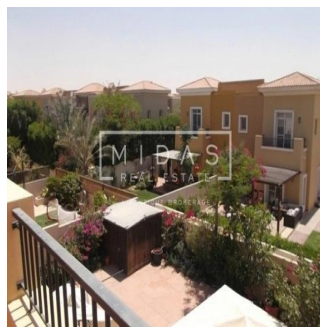

Tara Goldberg
Panama Luxury Living
Panamá, Panama - Plaatselijke tijd

 +507 6459-4848

Total Area: 2650 sqft Plot: 2,960 sqft One of the most sought-after neighbourhoods in Dubai, Al Reem spans an impressive 208 acres with lakefront views. An integral part of Arabian Ranches, this desert-themed masterplanned development is an exceptional residential choice for the discerning customers who value the finer things in life. Al Reem's villas draw inspiration from traditional Arab and Spanish architecture and include a variety of detached, two-storey, single-family residences ranging in size from 1,690 to 3,060 sq ft, with three, four and five bedrooms.