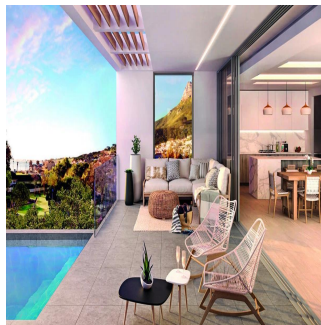

The four residences are works of contemporary architecture, integrated into their surroundings through the use of natural materials and simple primal forms. As homes in one of the country's prime seaside locations, they are designed to combine simplicity and sophistication, relaxation and urbanity. With a strong flow between the inside and outside, the homes are connected to magnificent views on all sides. At the heart of each building is a green space – either a water-wise garden or courtyard – that continues nature's presence into the interior of each residence.