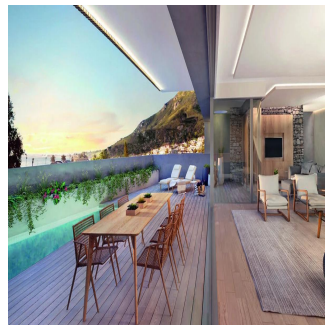

The four residences are works of contemporary architecture, integrated into their surroundings through the use of natural materials and simple primal forms. As homes in one of the country's prime seaside locations, they are designed to combine simplicity and sophistication, relaxation and urbanity. With a strong flow between the inside and outside, the homes are connected to magnificent views on all sides. At the heart of each building is a green space – either a water-wise garden or courtyard – that continues nature's presence into the interior of each residence.