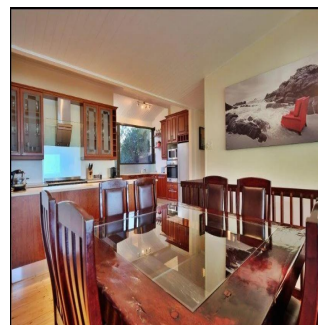

3 vloeren

3 qm
Landoppervlak3
Parkeerplaatsen**Padeco Realty**

Padeco Realty

Panamá, Panama - Plaatselijke tijd

+507 67814141

DRIVE INTO YOUR OWN NORTH FACING BUNGALOW ON THE RIDGE OVERLOOKING THE FAMOUS CLIFTON BEACHES Perfectly positioned overlooking the beautiful Clifton beaches and taking in the exceptional advantage of mountain views. Enjoy the tranquil sounds of crashing waves on the shore whilst lounging next to the rim-flow pool and private garden, perfect for entertaining. The bungalow offers an open-plan lounge, dining room and kitchen flowing onto a large deck. 4 Bedrooms, 3 bathrooms, 3 parking bays and a rented tandem garage.