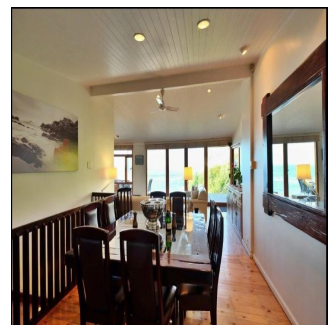

Padeco Realty

Panamá, Panama - Plaatselijke tijd

+507 67814141

DRIVE INTO YOUR OWN NORTH FACING BUNGALOW ON THE RIDGE OVERLOOKING THE FAMOUS CLIFTON BEACHES Perfectly positioned overlooking the beautiful Clifton beaches and taking in the exceptional advantage of mountain views. Enjoy the tranquil sounds of crashing waves on the shore whilst lounging next to the rim-flow pool and private garden, perfect for entertaining. The bungalow offers an open-plan lounge, dining room and kitchen flowing onto a large deck. 4 Bedrooms, 3 bathrooms, 3 parking bays and a rented tandem garage.