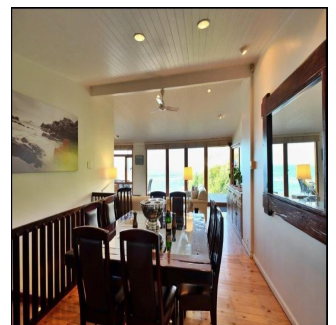

3 vloeren

3 qm
Landoppervlak3
Parkeerplaatsen**Padeco Realty**

Padeco Realty

Panamá, Panama - Plaatselijke tijd

+507 67814141

DRIVE INTO YOUR OWN NORTH FACING BUNGALOW ON THE RIDGE OVERLOOKING THE FAMOUS CLIFTON BEACHES Perfectly positioned overlooking the beautiful Clifton beaches and taking in the exceptional advantage of mountain views. Enjoy the tranquil sounds of crashing waves on the shore whilst lounging next to the rim-flow pool and private garden, perfect for entertaining. The bungalow offers an open-plan lounge, dining room and kitchen flowing onto a large deck. 4 Bedrooms, 3 bathrooms, 3 parking bays and a rented tandem garage.