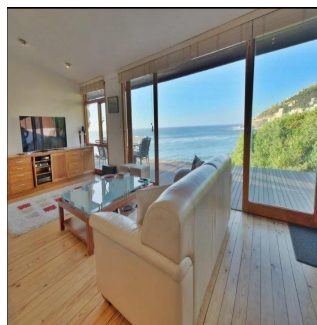

3 vloeren

3 qm
Landoppervlak3
Parkeerplaatsen**Padeco Realty**

Padeco Realty

Panamá, Panama - Plaatselijke tijd

+507 67814141

DRIVE INTO YOUR OWN NORTH FACING BUNGALOW ON THE RIDGE OVERLOOKING THE FAMOUS CLIFTON BEACHES Perfectly positioned overlooking the beautiful Clifton beaches and taking in the exceptional advantage of mountain views. Enjoy the tranquil sounds of crashing waves on the shore whilst lounging next to the rim-flow pool and private garden, perfect for entertaining. The bungalow offers an open-plan lounge, dining room and kitchen flowing onto a large deck. 4 Bedrooms, 3 bathrooms, 3 parking bays and a rented tandem garage.