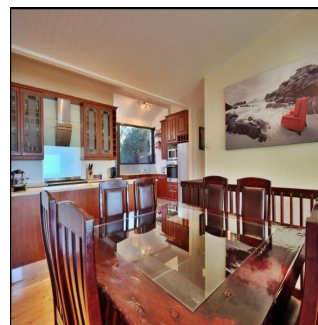

Padeco Realty

Panamá, Panama - Plaatselijke tijd

+507 67814141

DRIVE INTO YOUR OWN NORTH FACING BUNGALOW ON THE RIDGE OVERLOOKING THE FAMOUS CLIFTON BEACHES Perfectly positioned overlooking the beautiful Clifton beaches and taking in the exceptional advantage of mountain views. Enjoy the tranquil sounds of crashing waves on the shore whilst lounging next to the rim-flow pool and private garden, perfect for entertaining. The bungalow offers an open-plan lounge, dining room and kitchen flowing onto a large deck. 4 Bedrooms, 3 bathrooms, 3 parking bays and a rented tandem garage.