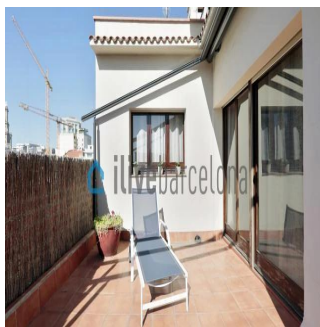

 +507 6030-6782

Bright apartment in l'Eixample with a 16sqm of terrace, just a few steps from Plaza Catalunya, located on a royal estate. Amazing penthouse in l'Eixample Beautiful penthouse of 197sqm useful just a few steps from Plaza Catalunya. The apartment is located in a royal estate that has been remodeled a couple of years ago. The house has a lot of light and has an interior terrace of 16 m2 with an electric awning. It also has a large living room with unevenness (there is a reform project available by the owner), American kitchen with access to the terrace where it houses a large number of cabinets and a table for four people; a single room with a bathroom (preferably service or ironing area), two full bathrooms and three double bedrooms with large closets and rest areas. In the building there is a concierge service.

Verkrijgbaar Bij: 02.05.2019

Vloeren: 4 Vloeren: 4 Bouwjaar: 2017 Parkeerplaatsen: 4 Bouwjaar: 2017 Type: Kantoor

NO IMAGE
AVAILABLE

The district of Eixample Dreta is one of the affluent neighbourhoods of Barcelona. It became a neighbourhood for the bourgeoisie houses. Nowadays you can find modernist buildings such as la Casa Batlló, la Pedrera and la Casa Amatller. In the same district we find la Plaza Catalunya, el Paseo de Gracia and their majestic locals and buildings. It offers activities of all kinds. Furthermore it has good communication with public transport which connects with all the metropolitan area of Barcelona.