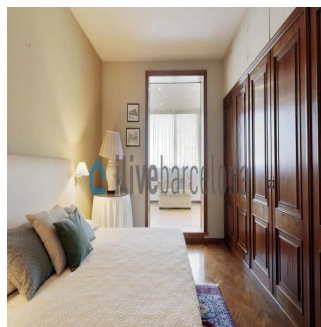

 +507 6030-6782

Bright apartment in l'Eixample with a 16sqm of terrace, just a few steps from Plaza Catalunya, located on a royal estate. Amazing penthouse in l'Eixample Beautiful penthouse of 197sqm useful just a few steps from Plaza Catalunya. The apartment is located in a royal estate that has been remodeled a couple of years ago. The house has a lot of light and has an interior terrace of 16 m2 with an electric awning. It also has a large living room with unevenness (there is a reform project available by the owner), American kitchen with access to the terrace where it houses a large number of cabinets and a table for four people; a single room with a bathroom (preferably service or ironing area), two full bathrooms and three double bedrooms with large closets and rest areas. In the building there is a concierge service.