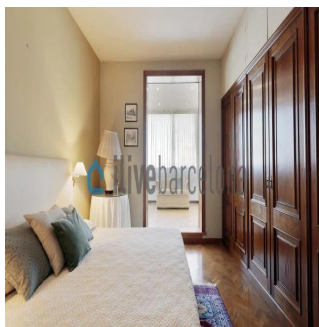

+507 6030-6782

Bright apartment in l'Eixample with a 16sqm of terrace, just a few steps from Plaza Catalunya, located on a royal estate. Amazing penthouse in l'Eixample Beautiful penthouse of 197sqm useful just a few steps from Plaza Catalunya. The apartment is located in a royal estate that has been remodeled a couple of years ago. The house has a lot of light and has an interior terrace of 16 m2 with an electric awning. It also has a large living room with unevenness (there is a reform project available by the owner), American kitchen with access to the terrace where it houses a large number of cabinets and a table for four people; a single room with a bathroom (preferably service or ironing area), two full bathrooms and three double bedrooms with large closets and rest areas. In the building there is a concierge service.