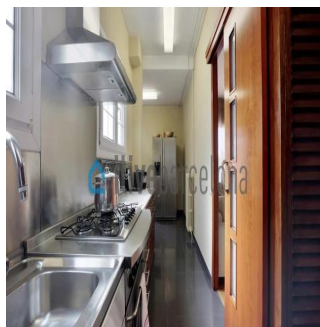

+507 6030-6782

Bright apartment in l'Eixample with a 16sqm of terrace, just a few steps from Plaza Catalunya, located on a royal estate. Amazing penthouse in l'Eixample Beautiful penthouse of 197sqm useful just a few steps from Plaza Catalunya. The apartment is located in a royal estate that has been remodeled a couple of years ago. The house has a lot of light and has an interior terrace of 16 m2 with an electric awning. It also has a large living room with unevenness (there is a reform project available by the owner), American kitchen with access to the terrace where it houses a large number of cabinets and a table for four people; a single room with a bathroom (preferably service or ironing area), two full bathrooms and three double bedrooms with large closets and rest areas. In the building there is a concierge service.