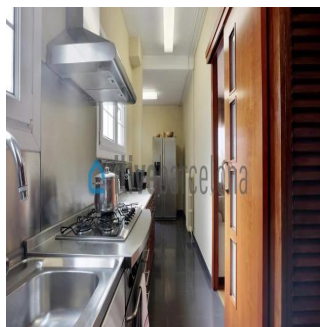

 +507 6030-6782

Bright apartment in l'Eixample with a 16sqm of terrace, just a few steps from Plaza Catalunya, located on a royal estate. Amazing penthouse in l'Eixample Beautiful penthouse of 197sqm useful just a few steps from Plaza Catalunya. The apartment is located in a royal estate that has been remodeled a couple of years ago. The house has a lot of light and has an interior terrace of 16 m2 with an electric awning. It also has a large living room with unevenness (there is a reform project available by the owner), American kitchen with access to the terrace where it houses a large number of cabinets and a table for four people; a single room with a bathroom (preferably service or ironing area), two full bathrooms and three double bedrooms with large closets and rest areas. In the building there is a concierge service.