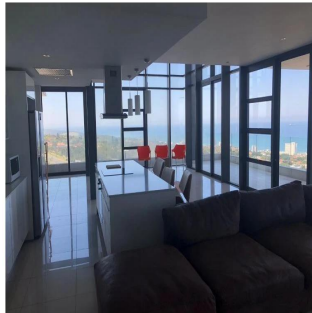

Penthouse

Contemporary Styled 4 Bedroom Penthouse For Sale In Umhlanga Ridge

Zuid-Afrika, Gauteng, Johannesburg, , , 4319,

VERKOOPPRIJS

\$ 874230.00

- 🏠 335 qm
- 🏠 8 kamers
- 🛏️ 4 slaapkamers
- 🚿 4 badkamers
- 🏠 4 vloeren
- 📐 4 qm Landoppervlak
- 🅅️ 4 Parkeerplaatsen

Prani Maharaj
 Prime Property South Africa
 Umhlanga, South Africa - Plaatselike tijd

 **+27 0849999099**

PRIME PROPERTY - HERRWOOD SKYE Situated in sough after Herrwood Skye. This double volume contemporary styled Penthouse overlooks the Umhlanga Ridge, Umhlanga Rocks area with stunning sea views of the East Coast from Umdloti to Durban beach front. Ideal for the travelling husband's peace of mind as it provides the perfect lock up and go home. As you walk in you immediately feel at home with its open plan living area. Large lounge, dining room and double lounge opens onto wrap around balcony with amazing sea view. White kitchen with Granite tops and separate scullery / laundry room. Double volume bedroom with main ensuite and Guest toilet. Upstairs is a pajama lounge and 3 huge bedrooms all ensuite. The whole unit has porcelain tiles with the bedrooms are carpeted. Down lighters give the ambiance of calm and serenity. 3 Under cover parking's. The complex offers a indoor gym and heated pool. 2 lifts, Reception area, 24 hour guarded security, CCTV, access control and gated. Close to all major amenity's including highways, schools, Umhlanga Beach, Gateway Theater of Shopping and religious centers. Call me now to view