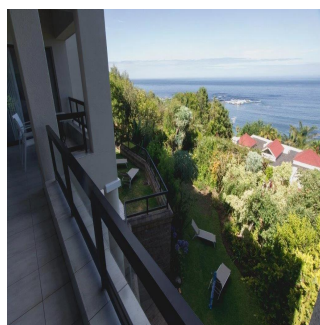

Penthouse

Spacious 4 Bedroom House To Let In Clifton

Panama, Panamá, Panamá, , , 8005,

MAANDELIJKSE HUURPRIJS

USD 3746.00

VERKOOPPRIJS

USD 0.00 qm 6 kamers 4 slaapkamers  2 badkamers 2 vloeren 2 qm
Landoppervlak 2
Parkeerplaatsen**Michael Bauer**

Sa Property

Cape Town, South Africa - Plaatselijke tijd

+27 0832554442

Tucked away a lush mountain setting this spacious home in a secure, gated private estate with quality finishes and wonderful views over the ocean offers a lock up and go lifestyle in one of Cape Town's most sought after locations. Set on 2 levels with views from every room, 4 spacious bedrooms, 2 modern full bathrooms (main en suite) plus guest loo, 2 large open plan living areas and dining room which all open out onto a spacious sea facing patio with braai and modern open plan kitchen. Small garden on the lower level Fibre internet availability, alarm system, trellidoors, burglar bars. Double garage with direct access plus additional parking for 3 cars Small pets welcome by arrangement Available furnished for a long term lease (minimum 6 months) Unfurnished option can be arranged

Verkrijgbaar Bij: 10.09.2019

Vloeren: 4 Vloeren: 4 Bouwjaar: 2017 Parkeerplaatsen: 4 Bouwjaar: 2017 Type: Kantoor

Voorzieningen

ID Identificación de la propiedad

Voorzieningen Buitenshuis

24 uur beveiliging Carpoort Garage