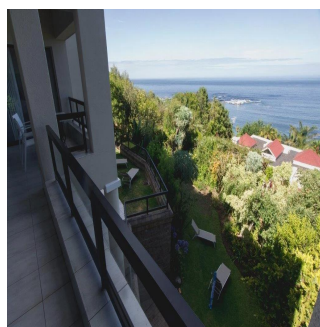

# Spacious 4 Bedroom House To Let In Clifton

Panama, Panamá, Panamá, , , 8005,

MAANDELIJKSE HUURPRIJS

**\$ 3746.00**

VERKOOPPRIJS

**\$ 0.00** qm 6 kamers 4 slaapkamers  2 badkamers 2 vloeren 2 qm  
Landoppervlak 2  
Parkeerplaatsen

**Michael Bauer**  
Sa Property  
Cape Town, South Africa - Plaatselijke tijd

 +27 0832554442

Tucked away a lush mountain setting this spacious home in a secure, gated private estate with quality finishes and wonderful views over the ocean offers a lock up and go lifestyle in one of Cape Town's most sought after locations. Set on 2 levels with views from every room, 4 spacious bedrooms, 2 modern full bathrooms (main en suite) plus guest loo, 2 large open plan living areas and dining room which all open out onto a spacious sea facing patio with braai and modern open plan kitchen. Small garden on the lower level Fibre internet availability, alarm system, trellidoors, burglar bars. Double garage with direct access plus additional parking for 3 cars Small pets welcome by arrangement Available furnished for a long term lease (minimum 6 months) Unfurnished option can be arranged