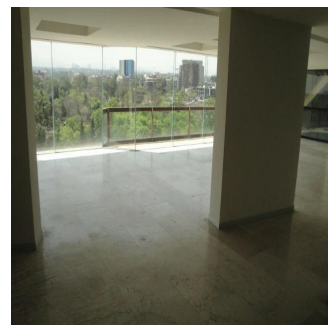

Penthouse

Elegant Apartment In Prestigious Building

Panama, Panama, Panama City, Campos Elíseos, , ,

MAANDELIJKSE HUURPRIJS

USD 7000.00

VERKOOPPRIJS

USD 0.00

400 qm 7 kamers 3 slaapkamers 4 badkamers

4 vloeren 4 qm Landoppervlak 4 Parkeerplaatsen

**Bruno Paul Bourlon**

Best Realty Mexico

Ciudad de México, Mexico - Plaatselijke tijd

**+52 55 1766 5789**

Elegant apartment in prestigious building with police security guard, elegant lobby, panoramic view of the park, close to Lincoln Park and the shopping area with restaurants and cafes, make this apartment an ideal place to live. Built on 2 levels, elegant living room with marble floors, 2 level circular staircase, hardwood floors, family TV room, 3 bedrooms with bathroom and walk-in closet in the master bedroom. Complete service areas, gym y sala de reuniones, for rent with or without appliances.