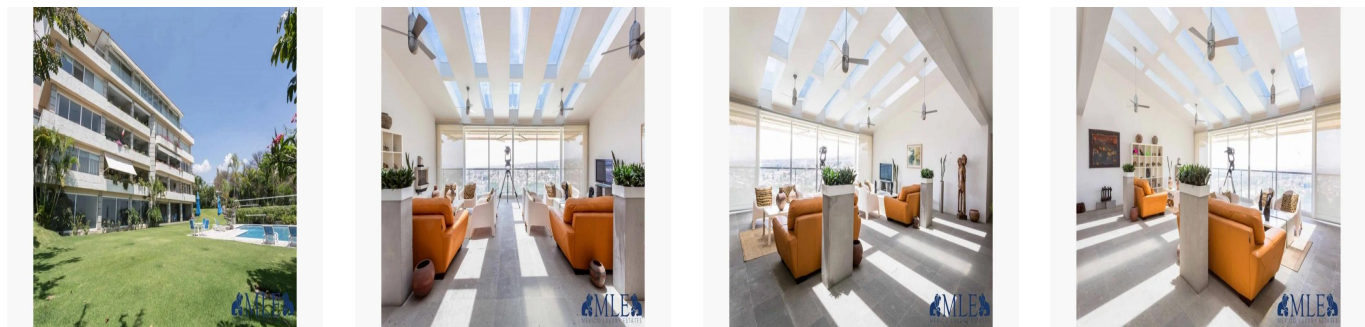

Penthouse

Penthouse Premium With Panorama View

Panama, Panamá, Panamá, , , ,

VERKOOPPRIJS

\$ 852400.00

- 🏠 544 qm
- 🛏️ 6 kamers
- 🛏️ 3 slaapkamers
- 🚿 3 badkamers
- 🏠 3 vloeren
- 📐 3 qm Landoppervlak
- 📐 3 Parkeerplaatsen

Mexico Luxury Estates
Mexico Luxury Estates
Cuernavaca, Mexico - Plaatselijke tijd

☎️ +52 (777)221-0421

Glorious light illuminates this spectacular modern Penthouse on a commanding height above the town. By day, its subtle skylights reflect a spectrum of color on high white ceilings and walls. Evening shadows carve dramatic sunsets on the mountains and the night views mesmerize. Formal lines and sleek natural stone floors complement the Penthouse which is extensive yet comfortable and above all, endowed with a warm friendly ambience enhanced by the owners' personal treasures from world travels, some of them displayed in gallery settings. Open dining and living areas magnify the overall sense of sculptured space. There are three generous sized bedrooms, and three and a half baths with the Master suite boasting a sitting area, private terrace and an ample walk-in closet. Finished to their tasteful specifications, the owners incorporated various practical ideas and amenities including an open bar, a stainless steel galley-style kitchen, a private office, and three outdoor terraces. A large service area has a laundry room, bedroom and bath. Additional storage is in the independent parking area which holds 7 plus cars. The completely separate, non public entrance gives the impression of a private home yet maintains the amenities and conveniences of a turn key penthouse. Premium Panorama Penthouse takes its name from the unsurpassable views, and having a sense of over seeing it all.

Verkrijgbaar Bij: 27.08.2019

Vloeren: 4 Vloeren: 4 Bouwjaar: 2017 Parkeerplaatsen: 4 Bouwjaar: 2017

Type: Kantoor

Voorzieningen

ID Identificación de la propiedad

Voorzieningen Buitenshuis