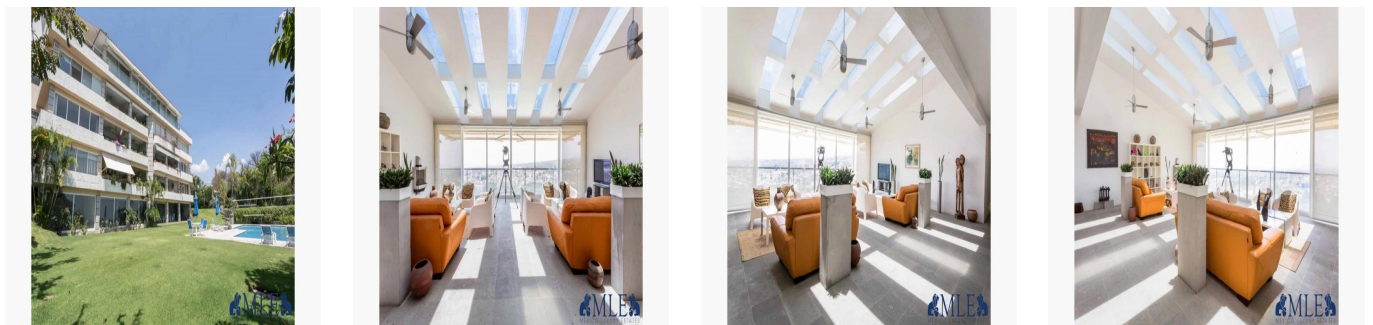

Penthouse

Penthouse Premium With Panorama View

Panama, Panamá, Panamá, , , ,

VERKOOPPRIJS

USD 852400.00

 544 qm
  6 kamers
  3 slaapkamers
  3 badkamers

 3 vloeren
  3 qm Landoppervlak
  3 Parkeerplaatsen

Mexico Luxury Estates

Mexico Luxury Estates

Cuernavaca, Mexico - Plaatselijke tijd

 +52 (777)221-0421

Glorious light illuminates this spectacular modern Penthouse on a commanding height above the town. By day, its subtle skylights reflect a spectrum of color on high white ceilings and walls. Evening shadows carve dramatic sunsets on the mountains and the night views mesmerize. Formal lines and sleek natural stone floors complement the Penthouse which is extensive yet comfortable and above all, endowed with a warm friendly ambience enhanced by the owners' personal treasures from world travels, some of them displayed in gallery settings. Open dining and living areas magnify the overall sense of sculptured space. There are three generous sized bedrooms, and three and a half baths with the Master suite boasting a sitting area, private terrace and an ample walk-in closet. Finished to their tasteful specifications, the owners incorporated various practical ideas and amenities including an open bar, a stainless steel galley-style kitchen, a private office, and three outdoor terraces. A large service area has a laundry room, bedroom and bath. Additional storage is in the independent parking area which holds 7 plus cars. The completely separate, non public entrance gives the impression of a private home yet maintains the amenities and conveniences of a turn key penthouse. Premium Panorama Penthouse takes its name from the unsurpassable views, and having a sense of over seeing it all.

Verkrijgbaar Bij: 27.08.2019

Vloeren: 4 Vloeren: 4 Bouwjaar: 2017 Parkeerplaatsen: 4 Bouwjaar: 2017

Type: Kantoor

Voorzieningen

ID Identificación de la propiedad

Voorzieningen Buitenshuis