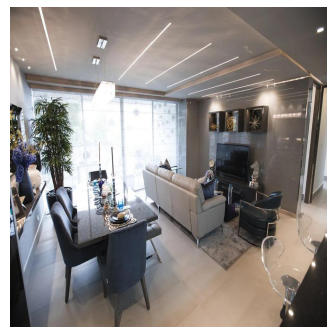

Penthouse

Apartment In La Loma Hato Pintado

Singapore, Singapore, Singapore, , , ,

VERKOOPPRIJS

USD 255400.00

- 112 qm
- 4 kamers
- 2 slaapkamers
- 2 badkamers
- 2 vloeren
- 2 qm Landoppervlak
- 2 Parkeerplaatsen

Javier Sierra

Ivan Sierra Inversiones

Panamá, Panama - Plaatselijke tijd

+507 236-8353

With its privileged and elevated location in the Barrio de La Loma, one of the most exclusive residential areas of the city known for its tranquility and its spectacular panoramic views, Loma Vista Tower will rise with 31 floors in two towers under the same facade, divided with an independent lobby for each of the towers, providing greater privacy to its residents. Loma Vista Tower was designed by the internationally renowned architect firm Mallol & Mallol, with a modern and imposing facade, as well as its fine finishes and luxury details, its excellent distributions in each of its apartments, with wide areas and variety of footage. Among the spectacular facilities it will offer: - Apartments with 1 Parking - 5 high-speed elevators - Lobby for each of the towers - Balcony with panoramic views of the city - Imported kitchen furniture and granite countertops - Fine high-format coverings - It will have the most complete Social Area of Panama - 2 swimming pools for adults and 1 swimming pool for children - Gym area - Squash court - Playroom for children - Cinema Room - Party room - Lounge - Spa with sauna and bathroom Turkish - Jacuzzi