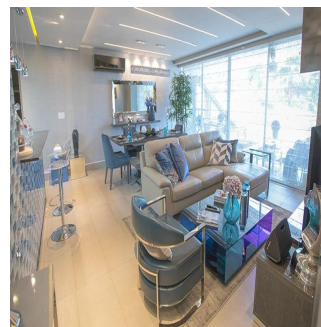

Penthouse

Apartment In La Loma Hato Pintado

Singapore, Singapore, Singapore, , , ,

VERKOOPPRIJS

USD 255400.00

- 112 qm
- 4 kamers
- 2 slaapkamers
- 2 badkamers
- 2 vloeren
- 2 qm Landoppervlak
- 2 Parkeerplaatsen

Javier Sierra

Ivan Sierra Inversiones

Panamá, Panama - Plaatselijke tijd

+507 236-8353

With its privileged and elevated location in the Barrio de La Loma, one of the most exclusive residential areas of the city known for its tranquility and its spectacular panoramic views, Loma Vista Tower will rise with 31 floors in two towers under the same facade, divided with an independent lobby for each of the towers, providing greater privacy to its residents. Loma Vista Tower was designed by the internationally renowned architect firm Mallol & Mallol, with a modern and imposing facade, as well as its fine finishes and luxury details, its excellent distributions in each of its apartments, with wide areas and variety of footage. Among the spectacular facilities it will offer: - Apartments with 1 Parking - 5 high-speed elevators - Lobby for each of the towers - Balcony with panoramic views of the city - Imported kitchen furniture and granite countertops - Fine high-format coverings - It will have the most complete Social Area of Panama - 2 swimming pools for adults and 1 swimming pool for children - Gym area - Squash court - Playroom for children - Cinema Room - Party room - Lounge - Spa with sauna and bathroom Turkish - Jacuzzi