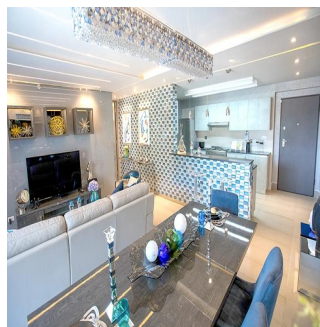

Penthouse

Apartment In La Loma Hato Pintado

Singapore, Singapore, Singapore, , , ,

VERKOOPPRIJS

USD 255400.00

- 112 qm
- 4 kamers
- 2 slaapkamers
- 2 badkamers
- 2 vloeren
- 2 qm Landoppervlak
- 2 Parkeerplaatsen

Javier Sierra

Ivan Sierra Inversiones

Panamá, Panama - Plaatselijke tijd

+507 236-8353

With its privileged and elevated location in the Barrio de La Loma, one of the most exclusive residential areas of the city known for its tranquility and its spectacular panoramic views, Loma Vista Tower will rise with 31 floors in two towers under the same facade, divided with an independent lobby for each of the towers, providing greater privacy to its residents. Loma Vista Tower was designed by the internationally renowned architect firm Mallol & Mallol, with a modern and imposing facade, as well as its fine finishes and luxury details, its excellent distributions in each of its apartments, with wide areas and variety of footage. Among the spectacular facilities it will offer: - Apartments with 1 Parking - 5 high-speed elevators - Lobby for each of the towers - Balcony with panoramic views of the city - Imported kitchen furniture and granite countertops - Fine high-format coverings - It will have the most complete Social Area of Panama - 2 swimming pools for adults and 1 swimming pool for children - Gym area - Squash court - Playroom for children - Cinema Room - Party room - Lounge - Spa with sauna and bathroom Turkish - Jacuzzi