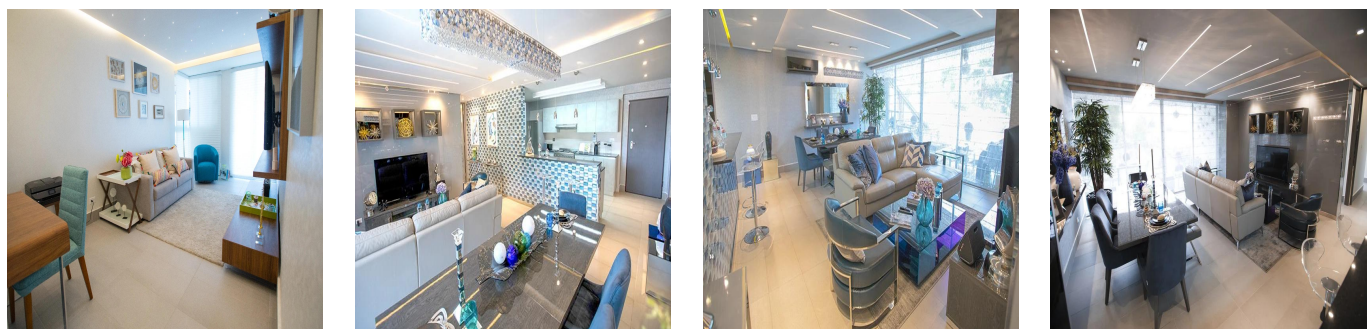

Penthouse

Apartment In La Loma Hato Pintado

Singapore, Singapore, Singapore, , , ,

VERKOOPPRIJS

\$ 255400.00

- 🏠 112 qm
- 🛏️ 4 kamers
- 🚗 2 slaapkamers
- 🚿 2 badkamers
- 🏠 2 vloeren
- 📏 2 qm Landoppervlak
- 🅅️ 2 Parkeerplaatsen

Javier Sierra
Ivan Sierra Inversiones
Panamá, Panama - Plaatselijke tijd

[+507 236-8353](tel:+5072368353)

With its privileged and elevated location in the Barrio de La Loma, one of the most exclusive residential areas of the city known for its tranquility and its spectacular panoramic views, Loma Vista Tower will rise with 31 floors in two towers under the same facade, divided with an independent lobby for each of the towers, providing greater privacy to its residents. Loma Vista Tower was designed by the internationally renowned architect firm Mallol & Mallol, with a modern and imposing facade, as well as its fine finishes and luxury details, its excellent distributions in each of its apartments, with wide areas and variety of footage. Among the spectacular facilities it will offer: - Apartments with 1 Parking - 5 high-speed elevators - Lobby for each of the towers - Balcony with panoramic views of the city - Imported kitchen furniture and granite countertops - Fine high-format coverings - It will have the most complete Social Area of Panama - 2 swimming pools for adults and 1 swimming pool for children - Gym area - Squash court - Playroom for children - Cinema Room - Party room - Lounge - Spa with sauna and bathroom Turkish - Jacuzzi