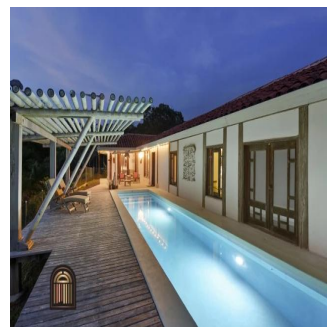

Penthouse

Kanyini Retreat Cabins

Singapore, Singapore, Singapore, , , ,

VERKOOPPRIJS

USD 895000.00

- 680 qm
- 12 kamers
- 5 slaapkamers
- 7 badkamers
- 7 vloeren
- 7 qm Landoppervlak
- 7 Parkeerplaatsen

Karla Adams

Open Doors Panama Estates

Panamá, Panama - Plaatselijke tijd

+507 6390-5229

The Kanyini Retreat is just that. It's an escape, a luxury of nature, views and sounds that are good for the soul. Set in the gorgeous hillside of the southern tip of The Azuero Peninsula, the property provides privacy to each of its quality built and artistically designed structures. A private owner's residence features hand-etched ceilings, custom woodwork, ocean-view pool and sundeck, and fenced yard for pets. Five guest suites are perfect for family reunions, nightly rentals, or corporate retreats. All guests come together and share the community kitchen. The sunsets are lovely with the backdrop of the Pacific Ocean. Nothing but the sounds of nature will demand your attention! The property is fully remodeled for structural integrity, functionality, quality, durability and water flow. Remodel includes 435 meters of concrete road, and 87 meters of concrete path. Truly, it is turn-key with all appliances and guest furniture included. Please see the full list of features and inclusions in the tab area below the photos.