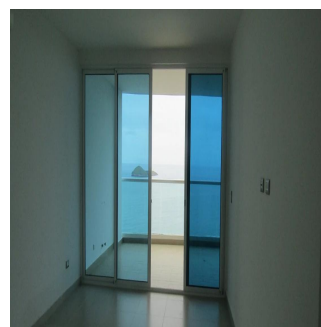

Pierre Marleau

Uncover Panama

Panama, Panama - Plaatselijke tijd

+507 6487-4686

Enjoy the most spectacular beach on the Pacific Coastline in this four bedrooms and four half bathrooms, Luxury condo completely furnished with top-of-the-line gourmet kitchen, Elegantly designed, Maid room, Samsung inverter air conditioners of 18,000 btu. The covered private terrace displays and is breath taking panoramic views of the Pacific ocean and white sandy beach know as Costa Blanca.