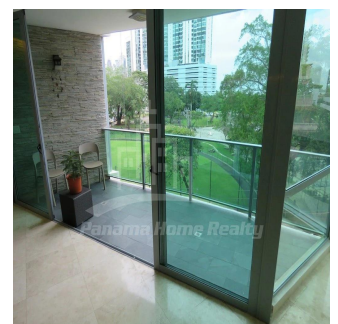

Penthouse

Exclusive 3 Bedroom Furnished Apartment For Rent On Avenida Balboa

Singapore, Singapore, Singapore, Av Balboa, , ,

MAANDELIJKSE HUURPRIJS

USD 3600.00

VERKOOPPRIJS

USD 0.00

- 286 qm
- 6 kamers
- 3 slaapkamers
- 3 badkamers
- 3 vloeren
- 3 qm Landoppervlak
- 3 Parkeerplaatsen

Pavlina Srubarova

Panama Home Realty

Panamá, Panama - Plaatselijke tijd

+507 66986850

Panama Home Realty offering exclusive fully furnished 3 bedroom apartment located in building that it really stands out amongst the ultra modern and neoclassical facades that have become such a well known part of the Panama City Panama skyline. The developers chose the sleek design to compliment the interiors, which are just as sleek and understated as the exterior. Located in the exclusive Bella Vista sector, at the Park has easy access to Balboa Avenue, Calle 50 and Via España. Just 2 minutes away you're on calle Uruguay where you have one of the best selection of restaurants in the city. This modern building is located in Bella Vista is a 48-story tower shaped like an ellipse, rising high into the sky with no other high rises next to it. – Master bedroom with walk-in closets and panoramic view to the Park – 2 additional bedrooms with private bathroom – Big living room with panoramic view of the park and 1/2 guest toilet – Dining room with area for bar or lounge – 2 parking spaces Excellent Location: – One Block from Cinta Costera Ocean Rd – Across the Street from Urraca Park – Riba Smith Market at walking distance – Near to Synagogue, Schools e Churches – Convenient access to North & South highways Social Areas Include: – Swimming Pool – Mini Golf – Lounge Bar – Kits play area – Gym – 24 Hs Security – Concierge Service – Guest Parking – Pet Friendly – Friendly International Neighbors – Very New Building