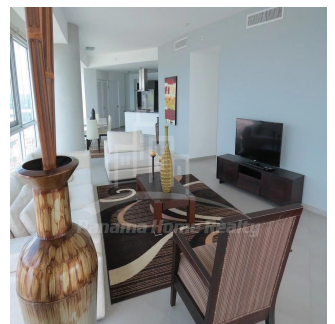

Pavlina Srubarova

Panama Home Realty

Panamá, Panama - Plaatselijke tijd

📞 +507 66986850

Panama Home Realty offering luxury apartments in Club which is located in the heart of Panama's Business Center. This project extends along Avenida Balboa allowing for an amazing experience and panoramic views of the Pacific Ocean and the Panama City skyline. Panama Home Realty is offering luxury apartments in Club Tower spacious one, two or three bedrooms apartments for sale or for rent, A / B / C / D / E available in high or low levels. Each apartment comes with appliances, including washing center (washer and dryer), dishwasher, microwave, stove with grease extractor, fridge. All units have a fantastic sea view and 2 or 3 balconies. Club Tower is destined to be a premier address. The building stands 57 stories high with 210 lusciously designed residential units with top-of-the-line finishes and amenities. Entering the building, you are immediately greeted with an elegant porte-cochere, flanked with a magnificent waterfall, landscaping, and reflecting pools. Along with the beautiful surroundings, the Club Tower has 24-hour covered valet parking service, a welcoming concierge service and door attendant, and full security services with monitored cameras. The security service is also present in our high-speed, semi-private elevators. The units of the Club Tower Panama were designed with ease and comfort in mind. Balboa Avenue itself is surrounded by the Bay of Panama to the north and the most prestigious, flourishing regions in Panama, including Punta Pacifica and Punta Paitilla to the East, and the Casco Viejo Historic Center and Amador to the West. The Club Tower is also conveniently located 20 minutes from the Panama Tocumen International Airport. Two-story Grand Entrance Lobby with Porte Cochere, magnificent waterfall, elegantly landscaped entryway and reflecting pools. 24 hour covered valet parking service, concierge service, door attendant and full-security service with monitored cameras. Security controlled high speed semi private elevators. Two level glass walled high-tech fitness center overlooking the Island Oasis pool lounge and with amazing views of the bay. Lushly designed Island Oasis pool lounge with sunrise and sunset infinity edge pools, private cabanas and views overlooking the bay and the city. Private landscaped gardens of lush palm groves and tropical plants with play ground for children. Fully equipped fitness center and spa. Grand ballroom. Bussiness and conference center. The Club Tower Panama features a Private Nautical Club with boating and fishing vessels the Explorer and the Escapade to be used at your availability all year long, providing for all your boating needs such as rental, storage, repair and maintenance.