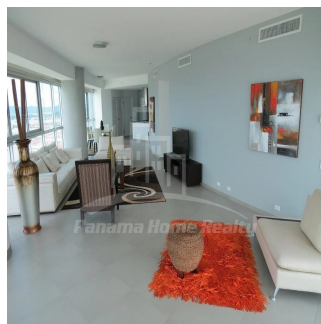

Pavlina Srubarova

Panama Home Realty

Panamá, Panama - Plaatselijke tijd

📞 +507 66986850

Panama Home Realty offering luxury apartments in Club which is located in the heart of Panama's Business Center. This project extends along Avenida Balboa allowing for an amazing experience and panoramic views of the Pacific Ocean and the Panama City skyline. Panama Home Realty is offering luxury apartments in Club Tower spacious one, two or three bedrooms apartments for sale or for rent, A / B / C / D / E available in high or low levels. Each apartment comes with appliances, including washing center (washer and dryer), dishwasher, microwave, stove with grease extractor, fridge. All units have a fantastic sea view and 2 or 3 balconies. Club Tower is destined to be a premier address. The building stands 57 stories high with 210 lusciously designed residential units with top-of-the-line finishes and amenities. Entering the building, you are immediately greeted with an elegant porte-cochere, flanked with a magnificent waterfall, landscaping, and reflecting pools. Along with the beautiful surroundings, the Club Tower has 24-hour covered valet parking service, a welcoming concierge service and door attendant, and full security services with monitored cameras. The security service is also present in our high-speed, semi-private elevators. The units of the Club Tower Panama were designed with ease and comfort in mind. Balboa Avenue itself is surrounded by the Bay of Panama to the north and the most prestigious, flourishing regions in Panama, including Punta Pacifica and Punta Paitilla to the East, and the Casco Viejo Historic Center and Amador to the West. The Club Tower is also conveniently located 20 minutes from the Panama Tocumen International Airport. Two-story Grand Entrance Lobby with Porte Cochere, magnificent waterfall, elegantly landscaped entryway and reflecting pools. 24 hour covered valet parking service, concierge service, door attendant and full-security service with monitored cameras. Security controlled high speed semi private elevators. Two level glass walled high-tech fitness center overlooking the Island Oasis pool lounge and with amazing views of the bay. Lushly designed Island Oasis pool lounge with sunrise and sunset infinity edge pools, private cabanas and views overlooking the bay and the city. Private landscaped gardens of lush palm groves and tropical plants with play ground for children. Fully equipped fitness center and spa. Grand ballroom. Bussiness and conference center. The Club Tower Panama features a Private Nautical Club with boating and fishing vessels the Explorer and the Escapade to be used at your availability all year long, providing for all your boating needs such as rental, storage, repair and maintenance.