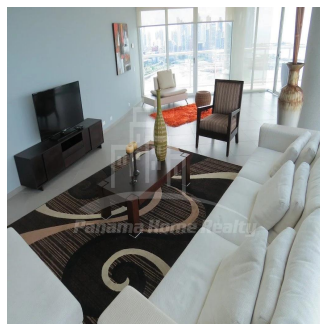

Pavlina Srubarova

Panama Home Realty

Panamá, Panama - Plaatselijke tijd

📞 +507 66986850

Panama Home Realty offering luxury apartments in Club which is located in the heart of Panama's Business Center. This project extends along Avenida Balboa allowing for an amazing experience and panoramic views of the Pacific Ocean and the Panama City skyline. Panama Home Realty is offering luxury apartments in Club Tower spacious one, two or three bedrooms apartments for sale or for rent, A / B / C / D / E available in high or low levels. Each apartment comes with appliances, including washing center (washer and dryer), dishwasher, microwave, stove with grease extractor, fridge. All units have a fantastic sea view and 2 or 3 balconies. Club Tower is destined to be a premier address. The building stands 57 stories high with 210 lusciously designed residential units with top-of-the-line finishes and amenities. Entering the building, you are immediately greeted with an elegant porte-cochere, flanked with a magnificent waterfall, landscaping, and reflecting pools. Along with the beautiful surroundings, the Club Tower has 24-hour covered valet parking service, a welcoming concierge service and door attendant, and full security services with monitored cameras. The security service is also present in our high-speed, semi-private elevators. The units of the Club Tower Panama were designed with ease and comfort in mind. Balboa Avenue itself is surrounded by the Bay of Panama to the north and the most prestigious, flourishing regions in Panama, including Punta Pacifica and Punta Paitilla to the East, and the Casco Viejo Historic Center and Amador to the West. The Club Tower is also conveniently located 20 minutes from the Panama Tocumen International Airport. Two-story Grand Entrance Lobby with Porte Cochere, magnificent waterfall, elegantly landscaped entryway and reflecting pools. 24 hour covered valet parking service, concierge service, door attendant and full-security service with monitored cameras. Security controlled high speed semi private elevators. Two level glass walled high-tech fitness center overlooking the Island Oasis pool lounge and with amazing views of the bay. Lushly designed Island Oasis pool lounge with sunrise and sunset infinity edge pools, private cabanas and views overlooking the bay and the city. Private landscaped gardens of lush palm groves and tropical plants with play ground for children. Fully equipped fitness center and spa. Grand ballroom. Bussiness and conference center. The Club Tower Panama features a Private Nautical Club with boating and fishing vessels the Explorer and the Escapade to be used at your availability all year long, providing for all your boating needs such as rental, storage, repair and maintenance.