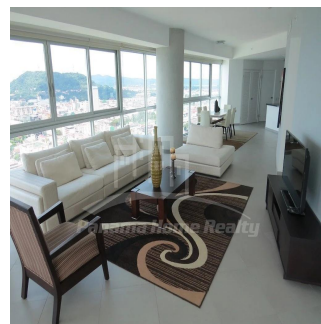

Pavlina Srubarova

Panama Home Realty

Panamá, Panama - Plaatselijke tijd

📞 +507 66986850

Panama Home Realty offering luxury apartments in Club which is located in the heart of Panama's Business Center. This project extends along Avenida Balboa allowing for an amazing experience and panoramic views of the Pacific Ocean and the Panama City skyline. Panama Home Realty is offering luxury apartments in Club Tower spacious one, two or three bedrooms apartments for sale or for rent, A / B / C / D / E available in high or low levels. Each apartment comes with appliances, including washing center (washer and dryer), dishwasher, microwave, stove with grease extractor, fridge. All units have a fantastic sea view and 2 or 3 balconies. Club Tower is destined to be a premier address. The building stands 57 stories high with 210 lusciously designed residential units with top-of-the-line finishes and amenities. Entering the building, you are immediately greeted with an elegant porte-cochere, flanked with a magnificent waterfall, landscaping, and reflecting pools. Along with the beautiful surroundings, the Club Tower has 24-hour covered valet parking service, a welcoming concierge service and door attendant, and full security services with monitored cameras. The security service is also present in our high-speed, semi-private elevators. The units of the Club Tower Panama were designed with ease and comfort in mind. Balboa Avenue itself is surrounded by the Bay of Panama to the north and the most prestigious, flourishing regions in Panama, including Punta Pacifica and Punta Paitilla to the East, and the Casco Viejo Historic Center and Amador to the West. The Club Tower is also conveniently located 20 minutes from the Panama Tocumen International Airport. Two-story Grand Entrance Lobby with Porte Cochere, magnificent waterfall, elegantly landscaped entryway and reflecting pools. 24 hour covered valet parking service, concierge service, door attendant and full-security service with monitored cameras. Security controlled high speed semi private elevators. Two level glass walled high-tech fitness center overlooking the Island Oasis pool lounge and with amazing views of the bay. Lushly designed Island Oasis pool lounge with sunrise and sunset infinity edge pools, private cabanas and views overlooking the bay and the city. Private landscaped gardens of lush palm groves and tropical plants with play ground for children. Fully equipped fitness center and spa. Grand ballroom. Bussiness and conference center. The Club Tower Panama features a Private Nautical Club with boating and fishing vessels the Explorer and the Escapade to be used at your availability all year long, providing for all your boating needs such as rental, storage, repair and maintenance.