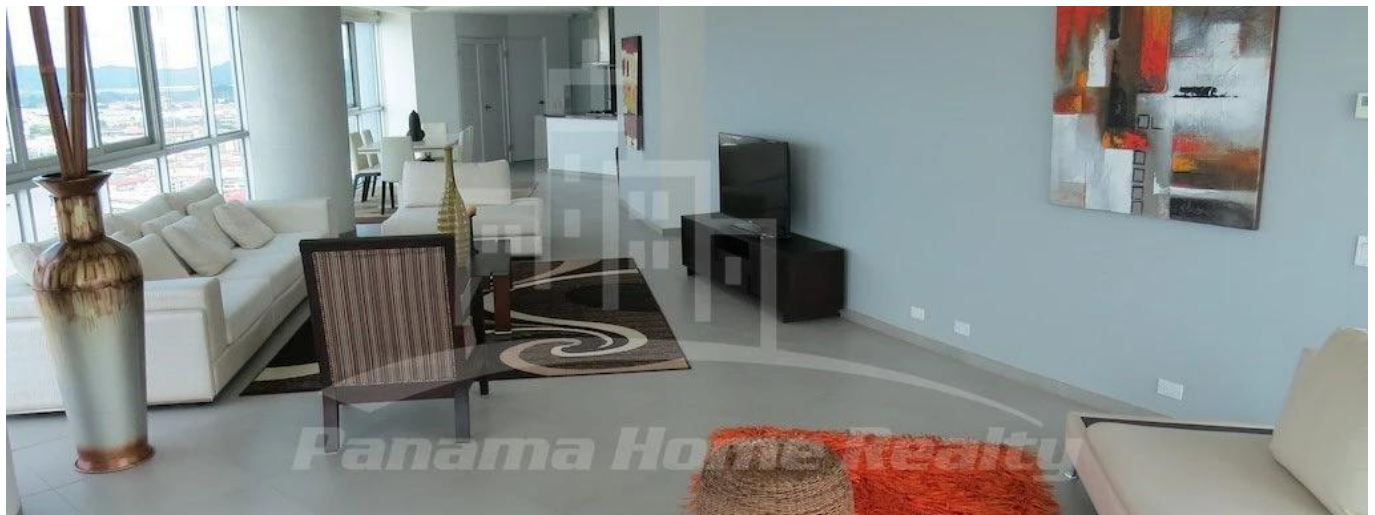

Pavlina Srubarova

Panama Home Realty

Panamá, Panama - Plaatselijke tijd

📞 +507 66986850

Panama Home Realty offering luxury apartments in Club which is located in the heart of Panama's Business Center. This project extends along Avenida Balboa allowing for an amazing experience and panoramic views of the Pacific Ocean and the Panama City skyline. Panama Home Realty is offering luxury apartments in Club Tower spacious one, two or three bedrooms apartments for sale or for rent, A / B / C / D / E available in high or low levels. Each apartment comes with appliances, including washing center (washer and dryer), dishwasher, microwave, stove with grease extractor, fridge. All units have a fantastic sea view and 2 or 3 balconies. Club Tower is destined to be a premier address. The building stands 57 stories high with 210 lusciously designed residential units with top-of-the-line finishes and amenities. Entering the building, you are immediately greeted with an elegant porte-cochere, flanked with a magnificent waterfall, landscaping, and reflecting pools. Along with the beautiful surroundings, the Club Tower has 24-hour covered valet parking service, a welcoming concierge service and door attendant, and full security services with monitored cameras. The security service is also present in our high-speed, semi-private elevators. The units of the Club Tower Panama were designed with ease and comfort in mind. Balboa Avenue itself is surrounded by the Bay of Panama to the north and the most prestigious, flourishing regions in Panama, including Punta Pacifica and Punta Paitilla to the East, and the Casco Viejo Historic Center and Amador to the West. The Club Tower is also conveniently located 20 minutes from the Panama Tocumen International Airport. Two-story Grand Entrance Lobby with Porte Cochere, magnificent waterfall, elegantly landscaped entryway and reflecting pools. 24 hour covered valet parking service, concierge service, door attendant and full-security service with monitored cameras. Security controlled high speed semi private elevators. Two level glass walled high-tech fitness center overlooking the Island Oasis pool lounge and with amazing views of the bay. Lushly designed Island Oasis pool lounge with sunrise and sunset infinity edge pools, private cabanas and views overlooking the bay and the city. Private landscaped gardens of lush palm groves and tropical plants with play ground for children. Fully equipped fitness center and spa. Grand ballroom. Bussiness and conference center. The Club Tower Panama features a Private Nautical Club with boating and fishing vessels the Explorer and the Escapade to be used at your availability all year long, providing for all your boating needs such as rental, storage, repair and maintenance.