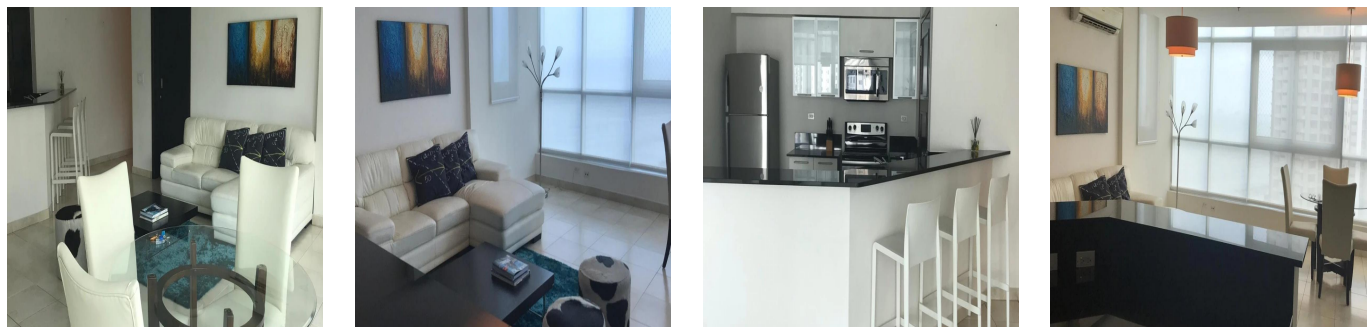

Penthouse

Luxury Furnished Apartment In Riverside

'''

VERKOOPPRIJS

\$ 370000.00

- 🏠 130 qm
- 🛏️ 4 kamers
- 🛏️ 2 slaapkamers
- 🚿 2 badkamers
- 🏠 2 vloeren
- 📐 2 qm Landoppervlak
- 🅅️ 2 Parkeerplaatsen

Kent Davis
Panama Equity Real Estate
Panamá, Panama - Plaatselijke tijd

 **+507 6030-6782**

Are you looking for a small 1 or 2 bedroom apartment close to the shore in Costa del Este? Riverside is exactly what you have been looking for!!! Built by Bern companies (one of the best developers in Panama) in 2011, Riverside is one of the only 1 or 2 bedroom apartment projects this close to the shore. With luxury finishes, a very modern design, and excellent social areas that make Riverside a unique project. An important point to take into account this building delivered in 2011 has tax exemption until 2031. This apartment is located on a floor above the 20th level, model A, with beautiful views of the ocean and the park of Costa del Este. Fully furnished, with refrigerator, stove, washer, and dryer in perfect condition and A/C already installed, it is waiting for you to arrive with only your clothes. The apartment was recently rented for 2 years at \$ 1,900 a month. Call us now, this apartment is waiting for you! Contact : Nelson Office: +507-320-4310 Mobile: +507-6030-9131