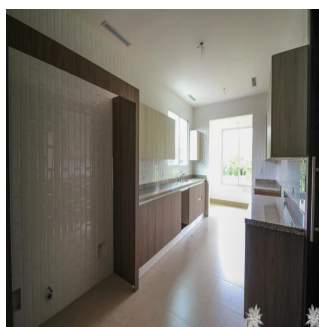

Kent Davis

Panama Equity Real Estate

Panamá, Panama - Plaatselijke tijd

+507 6030-6782

Custom built home using the best materials and finishes available, this property features the latest in modern design and construction to incorporate a large, spacious floor plan with high ceilings and plenty of windows. The new buyer will also appreciate the smart layout in the kitchen with adjoining service area and access to the closed garage. From the living room, enjoy a nice walk-out to the yard backing onto the 15th fairway which is green and very lush with hedges and trees acting as a backdrop. All of this in one of Panama's premier golf communities, a neighbourhood for those that want the best available!