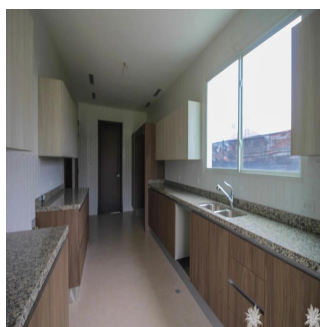

Kent Davis

Panama Equity Real Estate

Panamá, Panama - Plaatselijke tijd

+507 6030-6782

Custom built home using the best materials and finishes available, this property features the latest in modern design and construction to incorporate a large, spacious floor plan with high ceilings and plenty of windows. The new buyer will also appreciate the smart layout in the kitchen with adjoining service area and access to the closed garage. From the living room, enjoy a nice walk-out to the yard backing onto the 15th fairway which is green and very lush with hedges and trees acting as a backdrop. All of this in one of Panama's premier golf communities, a neighbourhood for those that want the best available!