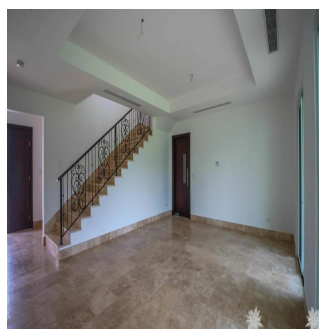

**Kent Davis**

Panama Equity Real Estate

Panamá, Panama - Plaatselijke tijd

+507 6030-6782

Custom built home using the best materials and finishes available, this property features the latest in modern design and construction to incorporate a large, spacious floor plan with high ceilings and plenty of windows. The new buyer will also appreciate the smart layout in the kitchen with adjoining service area and access to the closed garage. From the living room, enjoy a nice walk-out to the yard backing onto the 15th fairway which is green and very lush with hedges and trees acting as a backdrop. All of this in one of Panama's premier golf communities, a neighbourhood for those that want the best available!