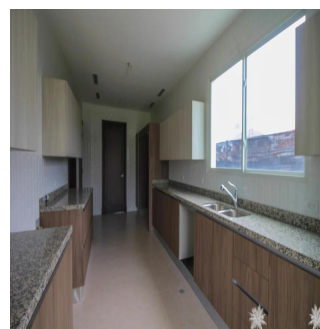

# Santa Maria Luxury Gated Community Home

Philippines, Metro Manila, Makati, , , ,

VERKOOPPRIJS

**USD 1680000.00**

- 465 qm
- 8 kamers
- 4 slaapkamers
- 4 badkamers
- 4 vloeren
- 4 qm Landoppervlak
- 4 Parkeerplaatsen

**Kent Davis**

Panama Equity Real Estate

Panamá, Panama - Plaatselijke tijd

+507 6030-6782

Custom built home using the best materials and finishes available, this property features the latest in modern design and construction to incorporate a large, spacious floor plan with high ceilings and plenty of windows. The new buyer will also appreciate the smart layout in the kitchen with adjoining service area and access to the closed garage. From the living room, enjoy a nice walk-out to the yard backing onto the 15th fairway which is green and very lush with hedges and trees acting as a backdrop. All of this in one of Panama's premier golf communities, a neighbourhood for those that want the best available!