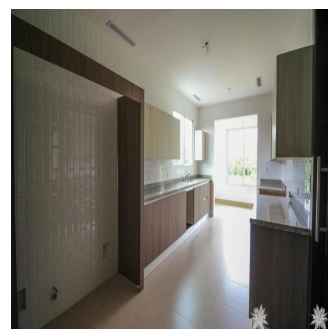

**Kent Davis**

Panama Equity Real Estate

Panamá, Panama - Plaatselijke tijd

+507 6030-6782

Custom built home using the best materials and finishes available, this property features the latest in modern design and construction to incorporate a large, spacious floor plan with high ceilings and plenty of windows. The new buyer will also appreciate the smart layout in the kitchen with adjoining service area and access to the closed garage. From the living room, enjoy a nice walk-out to the yard backing onto the 15th fairway which is green and very lush with hedges and trees acting as a backdrop. All of this in one of Panama's premier golf communities, a neighbourhood for those that want the best available!