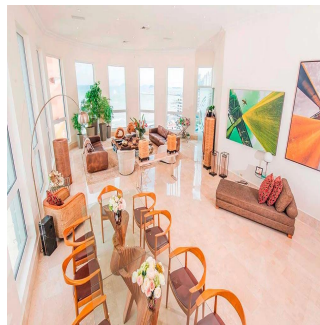

Tara Goldberg
Panama Luxury Living
Panamá, Panama - Plaatselijke tijd

+507 6459-4848

For sale or rent this prestigious 920m2 Penthouse located in the prestigious Belvedere Park Building in the heart of Coco del Mar, considered one of the most outstanding areas in Panama City becoming the best place to live. In addition to having amenities for the enjoyment of their daily lives. The main entrance has a height of 12 meters, Double height foyer, Double height room, 360° view of the sea and the city, 50 m in front of the sea, Family Room, Recreation room with bar, billiards, home cinema, Linn Surround System, 2 elevators with private access card, 225m2 of open terrace, Full body double glazed windows made in Germany