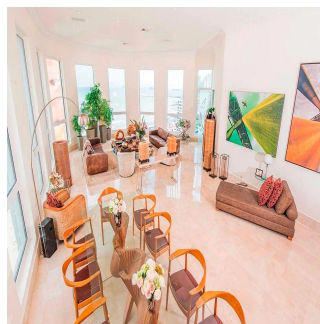

**Tara Goldberg**  
Panama Luxury Living  
Panamá, Panama - Plaatselijke tijd

+507 6459-4848

For sale or rent this prestigious 920m2 Penthouse located in the prestigious Belvedere Park Building in the heart of Coco del Mar, considered one of the most outstanding areas in Panama City becoming the best place to live. In addition to having amenities for the enjoyment of their daily lives. The main entrance has a height of 12 meters, Double height foyer, Double height room, 360° view of the sea and the city, 50 m in front of the sea, Family Room, Recreation room with bar, billiards, home cinema, Linn Surround System, 2 elevators with private access card, 225m2 of open terrace, Full body double glazed windows made in Germany