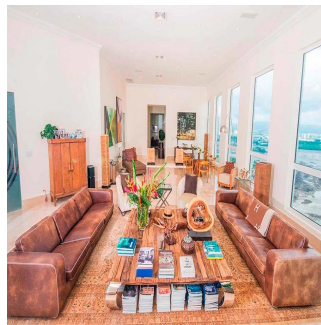

Tara Goldberg
Panama Luxury Living
Panamá, Panama - Plaatselijke tijd

+507 6459-4848

For sale or rent this prestigious 920m2 Penthouse located in the prestigious Belvedere Park Building in the heart of Coco del Mar, considered one of the most outstanding areas in Panama City becoming the best place to live. In addition to having amenities for the enjoyment of their daily lives. The main entrance has a height of 12 meters, Double height foyer, Double height room, 360° view of the sea and the city, 50 m in front of the sea, Family Room, Recreation room with bar, billiards, home cinema, Linn Surround System, 2 elevators with private access card, 225m2 of open terrace, Full body double glazed windows made in Germany