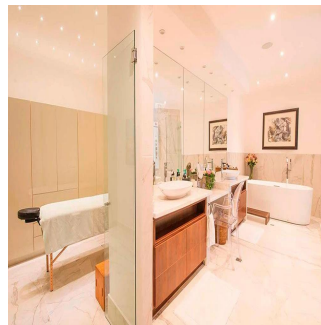

Tara Goldberg
Panama Luxury Living
Panamá, Panama - Plaatselijke tijd

+507 6459-4848

For sale or rent this prestigious 920m2 Penthouse located in the prestigious Belvedere Park Building in the heart of Coco del Mar, considered one of the most outstanding areas in Panama City becoming the best place to live. In addition to having amenities for the enjoyment of their daily lives. The main entrance has a height of 12 meters, Double height foyer, Double height room, 360° view of the sea and the city, 50 m in front of the sea, Family Room, Recreation room with bar, billiards, home cinema, Linn Surround System, 2 elevators with private access card, 225m2 of open terrace, Full body double glazed windows made in Germany