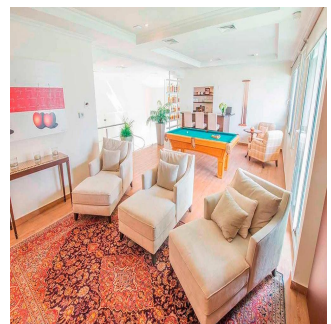

**Tara Goldberg**  
Panama Luxury Living  
Panamá, Panama - Plaatselijke tijd

+507 6459-4848

For sale or rent this prestigious 920m2 Penthouse located in the prestigious Belvedere Park Building in the heart of Coco del Mar, considered one of the most outstanding areas in Panama City becoming the best place to live. In addition to having amenities for the enjoyment of their daily lives. The main entrance has a height of 12 meters, Double height foyer, Double height room, 360° view of the sea and the city, 50 m in front of the sea, Family Room, Recreation room with bar, billiards, home cinema, Linn Surround System, 2 elevators with private access card, 225m2 of open terrace, Full body double glazed windows made in Germany