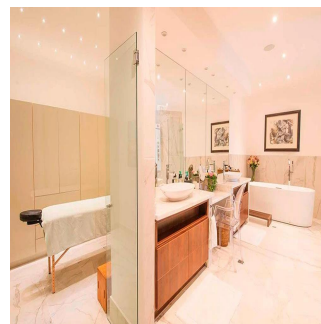

**Tara Goldberg**  
Panama Luxury Living  
Panamá, Panama - Plaatselijke tijd

+507 6459-4848

For sale or rent this prestigious 920m2 Penthouse located in the prestigious Belvedere Park Building in the heart of Coco del Mar, considered one of the most outstanding areas in Panama City becoming the best place to live. In addition to having amenities for the enjoyment of their daily lives. The main entrance has a height of 12 meters, Double height foyer, Double height room, 360° view of the sea and the city, 50 m in front of the sea, Family Room, Recreation room with bar, billiards, home cinema, Linn Surround System, 2 elevators with private access card, 225m2 of open terrace, Full body double glazed windows made in Germany