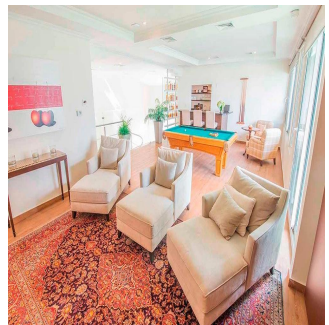

Tara Goldberg
Panama Luxury Living
Panamá, Panama - Plaatselijke tijd

+507 6459-4848

For sale or rent this prestigious 920m2 Penthouse located in the prestigious Belvedere Park Building in the heart of Coco del Mar, considered one of the most outstanding areas in Panama City becoming the best place to live. In addition to having amenities for the enjoyment of their daily lives. The main entrance has a height of 12 meters, Double height foyer, Double height room, 360° view of the sea and the city, 50 m in front of the sea, Family Room, Recreation room with bar, billiards, home cinema, Linn Surround System, 2 elevators with private access card, 225m2 of open terrace, Full body double glazed windows made in Germany