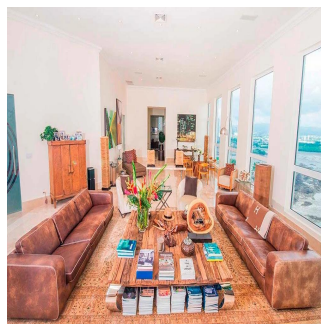

**Tara Goldberg**  
Panama Luxury Living  
Panamá, Panama - Plaatselijke tijd

+507 6459-4848

For sale or rent this prestigious 920m2 Penthouse located in the prestigious Belvedere Park Building in the heart of Coco del Mar, considered one of the most outstanding areas in Panama City becoming the best place to live. In addition to having amenities for the enjoyment of their daily lives. The main entrance has a height of 12 meters, Double height foyer, Double height room, 360° view of the sea and the city, 50 m in front of the sea, Family Room, Recreation room with bar, billiards, home cinema, Linn Surround System, 2 elevators with private access card, 225m2 of open terrace, Full body double glazed windows made in Germany