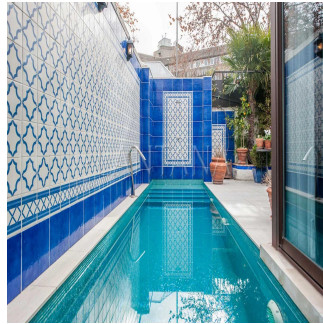

Jack Sheo
 Jack Sheo
 Singapore, Singapore - Plaatselijke tijd

 +65 93378483

Old Embassy consisting of two buildings of approximately 550sq.m + 300sq.m, joined by an interior terrace and basement. 550sq.m building It consists of 3 floors: - Low level: • Service area with two bedrooms and a bathroom, laundry room and storage room. • Heated wine cellar, large game room and another large room. - Main floor: • The main property, residence of the ambassador, is accessed through a protected door with two marble columns, a hallway where we find a large staircase that gives us access to the upper floor. • Complimentary bathroom • Office with access to a large terrace • Large room, more than 100sq.m, with access to a covered terrace with summer dining room and pool • Main dining room • Countertop and kitchen with access by a staircase to the heated cellar - Upper floor: • Large hall • Master bedroom in suite with fireplace and dressing room with large terrace • Three large bedrooms. 300sq.m building approx. : It is attached to the old residence by a terrace and access through the basement. It has three floors of fully equipped offices, two toilets, a professional cinema with capacity for twenty spectators. It also has the pre-installation for the change of offices for four rooms with their bathroom en suite, being the ground floor a large living room and the professional cinema room.