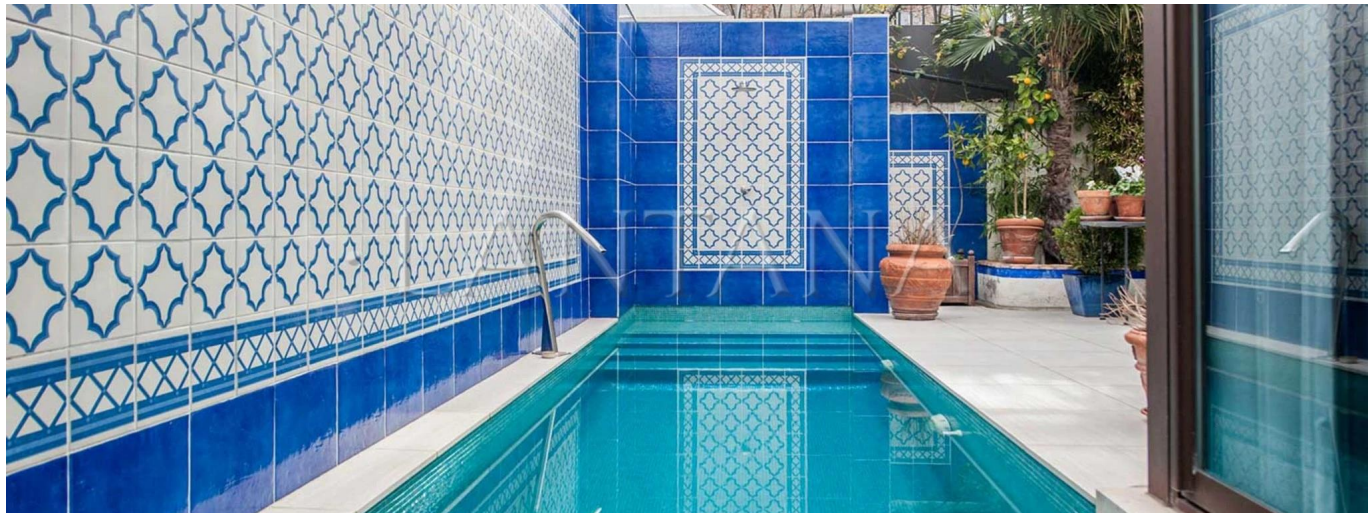

Jack Sheo
 Jack Sheo
 Singapore, Singapore - Plaatselijke tijd

 +65 93378483

Old Embassy consisting of two buildings of approximately 550sq.m + 300sq.m, joined by an interior terrace and basement. 550sq.m building It consists of 3 floors: - Low level: • Service area with two bedrooms and a bathroom, laundry room and storage room. • Heated wine cellar, large game room and another large room. - Main floor: • The main property, residence of the ambassador, is accessed through a protected door with two marble columns, a hallway where we find a large staircase that gives us access to the upper floor. • Complimentary bathroom • Office with access to a large terrace • Large room, more than 100sq.m, with access to a covered terrace with summer dining room and pool • Main dining room • Countertop and kitchen with access by a staircase to the heated cellar - Upper floor: • Large hall • Master bedroom in suite with fireplace and dressing room with large terrace • Three large bedrooms. 300sq.m building approx. : It is attached to the old residence by a terrace and access through the basement. It has three floors of fully equipped offices, two toilets, a professional cinema with capacity for twenty spectators. It also has the pre-installation for the change of offices for four rooms with their bathroom en suite, being the ground floor a large living room and the professional cinema room.