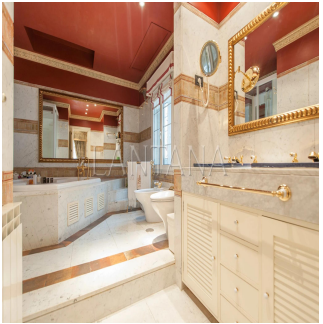

Jack Sheo
 Jack Sheo
 Singapore, Singapore - Plaatselijke tijd

 +65 93378483

Old Embassy consisting of two buildings of approximately 550sq.m + 300sq.m, joined by an interior terrace and basement. 550sq.m building It consists of 3 floors: - Low level: • Service area with two bedrooms and a bathroom, laundry room and storage room. • Heated wine cellar, large game room and another large room. - Main floor: • The main property, residence of the ambassador, is accessed through a protected door with two marble columns, a hallway where we find a large staircase that gives us access to the upper floor. • Complimentary bathroom • Office with access to a large terrace • Large room, more than 100sq.m, with access to a covered terrace with summer dining room and pool • Main dining room • Countertop and kitchen with access by a staircase to the heated cellar - Upper floor: • Large hall • Master bedroom in suite with fireplace and dressing room with large terrace • Three large bedrooms. 300sq.m building approx. : It is attached to the old residence by a terrace and access through the basement. It has three floors of fully equipped offices, two toilets, a professional cinema with capacity for twenty spectators. It also has the pre-installation for the change of offices for four rooms with their bathroom en suite, being the ground floor a large living room and the professional cinema room.