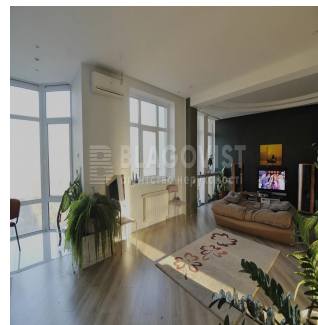

Penthouse

Sale Apartment 4-Room Solomianska St. 15? Kyiv

Hongkong, Hong Kong Eiland, Shouson Heuvel , Solomianska St, 15, 02000,

VERKOOPPRIJS

USD 300000.00

- 186 qm
- 4 kamers
- 3 slaapkamers
- 2 badkamers
- 2 vloeren
- 2 qm Landoppervlak
- 2 Parkeerplaatsen

Serhii Afanas'ehv

Blagovist

Kyiv, Ukraine - Plaatselijke tijd

+380 50 424-49-61

Apartments in a modern new building located in a park area with unsurpassed views! The layout of the apartment emphasizes its exclusivity, a large lounge area with a park view and the whole city and living area with a separate bathroom and dressing room. Repairs are made on 70 percent, used the most up-to-date environmental materials, to the city center - 10min. The cost includes 2 parking spaces !!! Urgently!