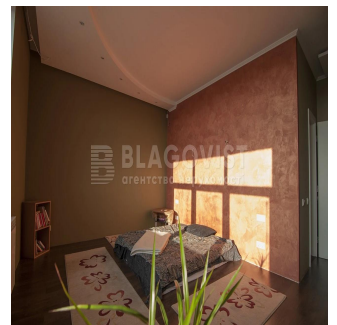

Penthouse

Sale Apartment 4-Room Solomianska St. 15? Kyiv

Hongkong, Hong Kong Eiland, Shouson Heuvel , Solomianska St, 15, 02000,

VERKOOPPRIJS

USD 300000.00

- 186 qm
- 4 kamers
- 3 slaapkamers
- 2 badkamers
- 2 vloeren
- 2 qm Landoppervlak
- 2 Parkeerplaatsen

Serhii Afanas'ehv

Blagovist

Kyiv, Ukraine - Plaatselijke tijd

+380 50 424-49-61

Apartments in a modern new building located in a park area with unsurpassed views! The layout of the apartment emphasizes its exclusivity, a large lounge area with a park view and the whole city and living area with a separate bathroom and dressing room. Repairs are made on 70 percent, used the most up-to-date environmental materials, to the city center - 10min. The cost includes 2 parking spaces !!! Urgently!