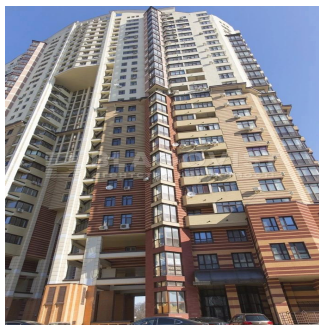

Penthouse

Sale Apartment 4-Room Solomianska St. 15? Kyiv

Hongkong, Hong Kong Eiland, Shouson Heuvel , Solomianska St, 15, 02000,

VERKOOPPRIJS

USD 300000.00

- 186 qm
- 4 kamers
- 3 slaapkamers
- 2 badkamers
- 2 vloeren
- 2 qm Landoppervlak
- 2 Parkeerplaatsen

Serhii Afanas'ehv

Blagovist

Kyiv, Ukraine - Plaatselijke tijd

+380 50 424-49-61

Apartments in a modern new building located in a park area with unsurpassed views! The layout of the apartment emphasizes its exclusivity, a large lounge area with a park view and the whole city and living area with a separate bathroom and dressing room. Repairs are made on 70 percent, used the most up-to-date environmental materials, to the city center - 10min. The cost includes 2 parking spaces !!! Urgently!