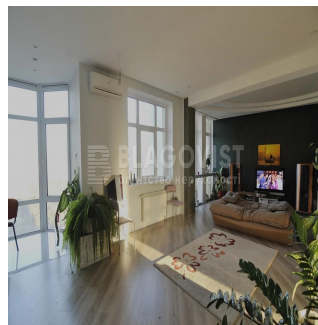

Penthouse

Sale Apartment 4-Room Solomianska St. 15? Kyiv

Hongkong, Hong Kong Eiland, Shouson Heuvel , Solomianska St, 15, 02000,

VERKOOPPRIJS

\$ 300000.00

- 186 qm
- 4 kamers
- 3 slaapkamers
- 2 badkamers
- 2 vloeren
- 2 qm Landoppervlak
- 2 Parkeerplaatsen

Serhii Afanas'ehv

Blagovist

Kyiv, Ukraine - Plaatselijke tijd

+380 50 424-49-61

Apartments in a modern new building located in a park area with unsurpassed views! The layout of the apartment emphasizes its exclusivity, a large lounge area with a park view and the whole city and living area with a separate bathroom and dressing room. Repairs are made on 70 percent, used the most up-to-date environmental materials, to the city center - 10min. The cost includes 2 parking spaces !!! Urgently!