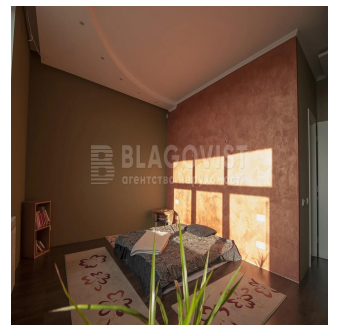

Penthouse

Sale Apartment 4-Room Solomianska St. 15? Kyiv

Hongkong, Hong Kong Eiland, Shouson Heuvel , Solomianska St, 15, 02000,

VERKOOPPRIJS

\$ 300000.00

- 186 qm
- 4 kamers
- 3 slaapkamers
- 2 badkamers
- 2 vloeren
- 2 qm Landoppervlak
- 2 Parkeerplaatsen

Serhii Afanas'ehv

Blagovist

Kyiv, Ukraine - Plaatselijke tijd

+380 50 424-49-61

Apartments in a modern new building located in a park area with unsurpassed views! The layout of the apartment emphasizes its exclusivity, a large lounge area with a park view and the whole city and living area with a separate bathroom and dressing room. Repairs are made on 70 percent, used the most up-to-date environmental materials, to the city center - 10min. The cost includes 2 parking spaces !!! Urgently!