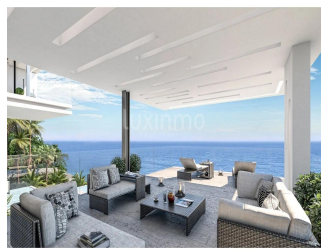

# New Luxury Villa Project For Sale In La Granadella, Jávea

Oekraïne, Kiev, Kiev, , , 03730,

VERKOOPPRIJS

**USD 3500000.00**

- 390 qm
- 0 kamers
- 4 slaapkamers
- 6 badkamers
- 6 vloeren
- 6 qm Landoppervlak
- 6 Parkeerplaatsen

**Jack Sheo**  
 Jack Sheo  
 Singapore, Singapore - Plaatselijke tijd

+65 93378483

This new project is located in the famous cove LA GRANADELLA in Jávea, conceived with the style of modern architecture with large outdoor spaces occupies an area of 390m2 built on a plot of 1,700m2 has been planned on 3 floors connected with elevator with 4 bedrooms and 6 bathrooms, 4 of them en suite. Highlights the spacious living room of 150m2 and its finishes with Porcelanosa qualities as well as the 14 x 6 infinity pool. EQUIPMENT This villa has a pergola for 2 cars, heated indoor pool, private spa, integrated home automation system, outdoor kitchen cinema, underfloor heating, hot / cold heating through the aerotermia system, large 80m2 pool with excellent water surface sea views, chillout area, Italian designer kitchen, smart alarm with access control, unique design in outdoor spaces, as well as Mediterranean-style garden completely finished with automatic irrigation. AREA AND SURROUNDINGS This property is located 5 km from the fishing village of Jávea famous for its beaches and coves at 1km, as well as its excellent cuisine. In this privileged environment of the Costa Blanca North surrounded by mountains where you can enjoy water sports such as sailing, surfing, scuba diving, 4 km cayac routes, 2 km golf, and different hiking trails on foot and by bicycle, the airport Alicante at 70km. Do not hesitate to contact LUXINMO to expand the information or to organize a visit to this exclusive luxury villa project located in Jávea.