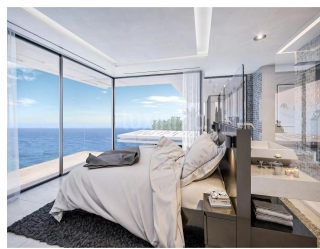

**Jack Sheo**  
 Jack Sheo  
 Singapore, Singapore - Plaatselijke tijd

+65 93378483

This new project is located in the famous cove LA GRANADELLA in Jávea, conceived with the style of modern architecture with large outdoor spaces occupies an area of 390m2 built on a plot of 1,700m2 has been planned on 3 floors connected with elevator with 4 bedrooms and 6 bathrooms, 4 of them en suite. Highlights the spacious living room of 150m2 and its finishes with Porcelanosa qualities as well as the 14 x 6 infinity pool. EQUIPMENT This villa has a pergola for 2 cars, heated indoor pool, private spa, integrated home automation system, outdoor kitchen cinema, underfloor heating, hot / cold heating through the aerotermia system, large 80m2 pool with excellent water surface sea views, chillout area, Italian designer kitchen, smart alarm with access control, unique design in outdoor spaces, as well as Mediterranean-style garden completely finished with automatic irrigation. AREA AND SURROUNDINGS This property is located 5 km from the fishing village of Jávea famous for its beaches and coves at 1km, as well as its excellent cuisine. In this privileged environment of the Costa Blanca North surrounded by mountains where you can enjoy water sports such as sailing, surfing, scuba diving, 4 km cayac routes, 2 km golf, and different hiking trails on foot and by bicycle, the airport Alicante at 70km. Do not hesitate to contact LUXINMO to expand the information or to organize a visit to this exclusive luxury villa project located in Jávea.