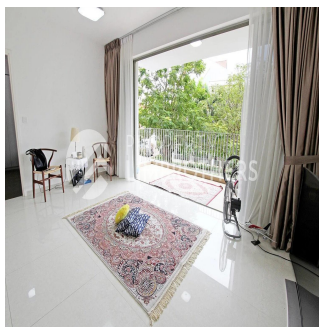

# 3 Bedroom Low Floor Apartment

Hongkong, Hong Kong Eiland, Sheung Wan, Pasir Ris Link, , ,

VERKOOPPRIJS

**\$ 868700.00**

- 1119 qft
- 6 kamers
- 3 slaapkamers
- 3 badkamers
- 3 vloeren
- 3 qft Landoppervlak
- 3 Parkeerplaatsen

**Melvin Lim**

Property Lim Brothers

Singapore, Singapore - Plaatselijke tijd

+65 90676710

This Low Floor apartment presents a view of the greenery surrounding the development. Thou on low level, low floor lovers will definitely fall in love with this unit. Condition is great. Selling with running tenancy. Layout for this 3 bedder at 1119sqft will be something that your family will love to have.