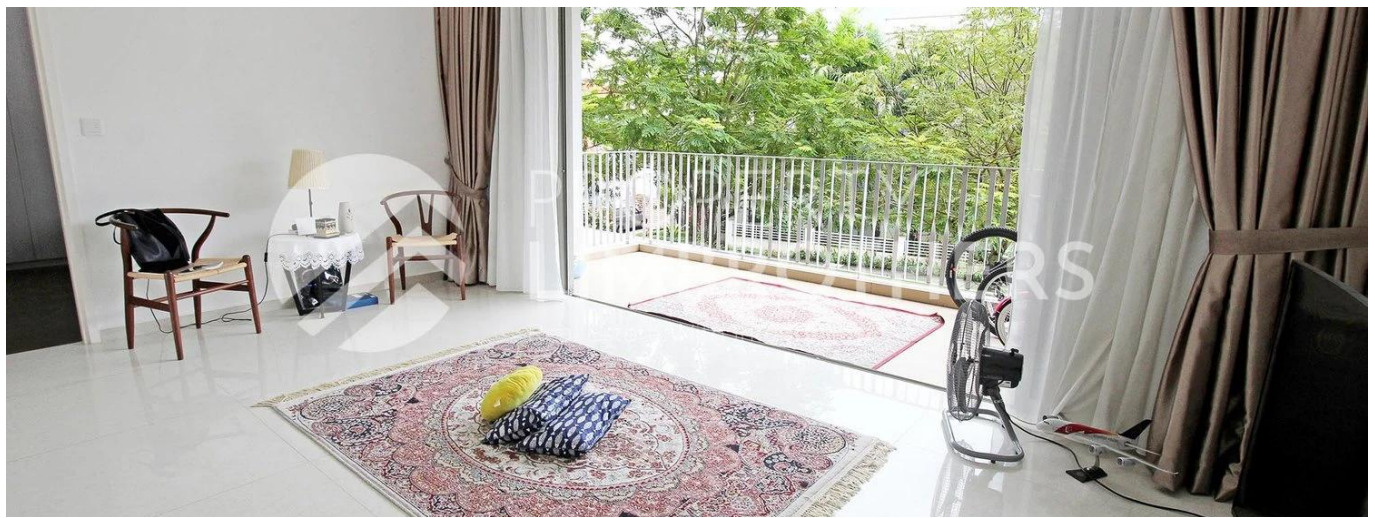

Penthouse

3 Bedroom Low Floor Apartment

Hongkong, Hong Kong Eiland, Sheung Wan, Pasir Ris Link, , ,

VERKOOPPRIJS

USD 868700.00

- 1119 qft
- 6 kamers
- 3 slaapkamers
- 3 badkamers
- 3 vloeren
- 3 qft Landoppervlak
- 3 Parkeerplaatsen

Melvin Lim
Property Lim Brothers
Singapore, Singapore - Plaatselijke tijd

+65 90676710

This Low Floor apartment presents a view of the greenery surrounding the development. Thou on low level, low floor lovers will definitely fall in love with this unit. Condition is great. Selling with running tenancy. Layout for this 3 bedder at 1119sqft will be something that your family will love to have.