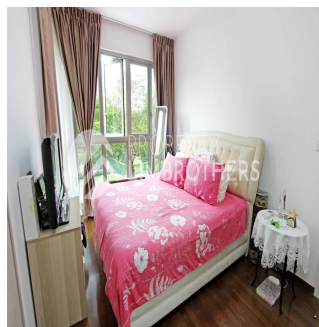

# 3 Bedroom Low Floor Apartment

Hongkong, Hong Kong Eiland, Sheung Wan, Pasir Ris Link, , ,

VERKOOPPRIJS

**\$ 868700.00**

- 1119 qft
- 6 kamers
- 3 slaapkamers
- 3 badkamers
- 3 vloeren
- 3 qft Landoppervlak
- 3 Parkeerplaatsen

**Melvin Lim**

Property Lim Brothers

Singapore, Singapore - Plaatselijke tijd

+65 90676710

This Low Floor apartment presents a view of the greenery surrounding the development. Thou on low level, low floor lovers will definitely fall in love with this unit. Condition is great. Selling with running tenancy. Layout for this 3 bedder at 1119sqft will be something that your family will love to have.