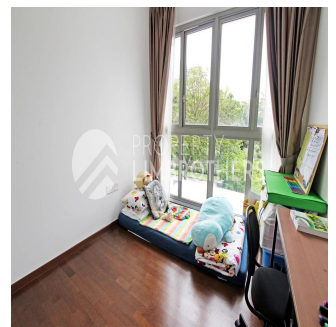

# 3 Bedroom Low Floor Apartment

Hongkong, Hong Kong Eiland, Sheung Wan, Pasir Ris Link, , ,

VERKOOPPRIJS

**\$ 868700.00**

- 1119 qft
- 6 kamers
- 3 slaapkamers
- 3 badkamers
- 3 vloeren
- 3 qft Landoppervlak
- 3 Parkeerplaatsen

**Melvin Lim**

Property Lim Brothers

Singapore, Singapore - Plaatselijke tijd

+65 90676710

This Low Floor apartment presents a view of the greenery surrounding the development. Thou on low level, low floor lovers will definitely fall in love with this unit. Condition is great. Selling with running tenancy. Layout for this 3 bedder at 1119sqft will be something that your family will love to have.