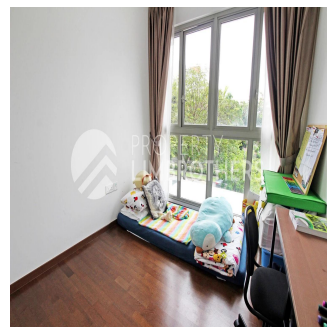

Penthouse

3 Bedroom Low Floor Apartment

Hongkong, Hong Kong Eiland, Sheung Wan, Pasir Ris Link, , ,

VERKOOPPRIJS

USD 868700.00

- 1119 qft
- 6 kamers
- 3 slaapkamers
- 3 badkamers
- 3 vloeren
- 3 qft Landoppervlak
- 3 Parkeerplaatsen

Melvin Lim
Property Lim Brothers
Singapore, Singapore - Plaatselijke tijd

+65 90676710

This Low Floor apartment presents a view of the greenery surrounding the development. Thou on low level, low floor lovers will definitely fall in love with this unit. Condition is great. Selling with running tenancy. Layout for this 3 bedder at 1119sqft will be something that your family will love to have.