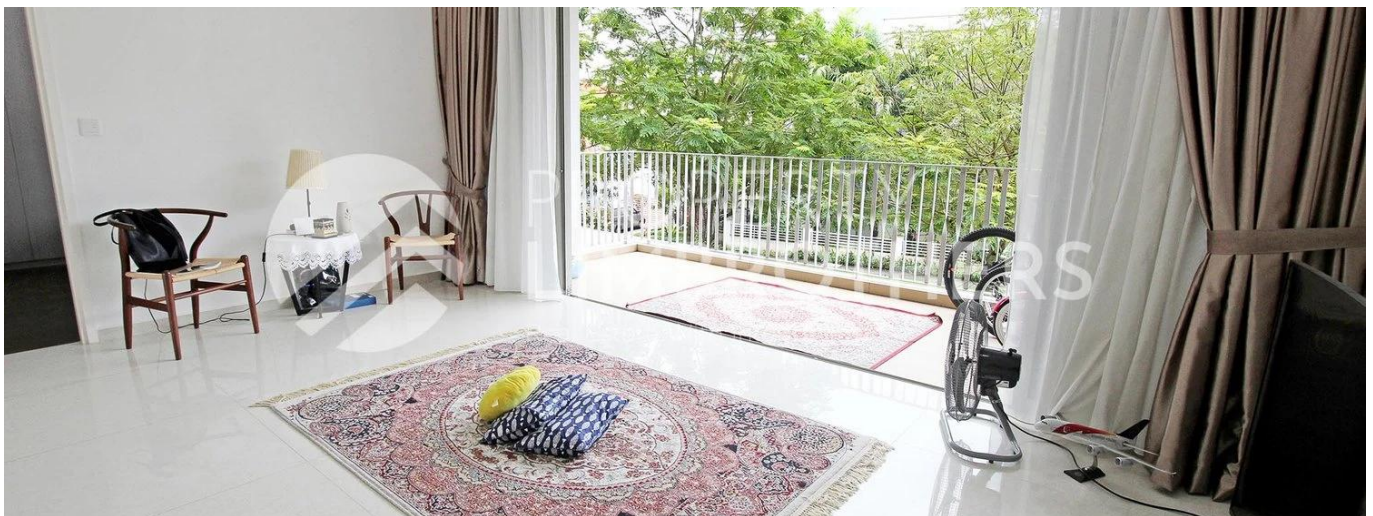

# 3 Bedroom Low Floor Apartment

Hongkong, Hong Kong Eiland, Sheung Wan, Pasir Ris Link, , ,

VERKOOPPRIJS

**\$ 868700.00**

- 1119 qft
- 6 kamers
- 3 slaapkamers
- 3 badkamers
- 3 vloeren
- 3 qft Landoppervlak
- 3 Parkeerplaatsen

**Melvin Lim**

Property Lim Brothers

Singapore, Singapore - Plaatselijke tijd

+65 90676710

This Low Floor apartment presents a view of the greenery surrounding the development. Thou on low level, low floor lovers will definitely fall in love with this unit. Condition is great. Selling with running tenancy. Layout for this 3 bedder at 1119sqft will be something that your family will love to have.