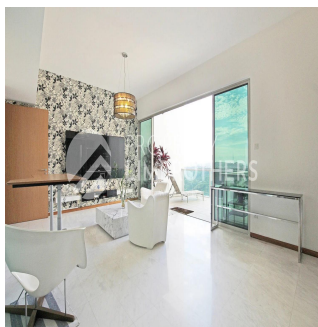

# 4 Bedroom Penthouse For Sale In Bukit Timah

Hongkong, Hong Kong Eiland, Sheung Wan, Mount Sinai Dr, , ,

VERKOOPPRIJS

**\$ 2751000.00**

3067 qft    8 kamers    4 slaapkamers    4 badkamers

4 vloeren    4 qft Landoppervlak    4 Parkeerplaatsen

**Melvin Lim**

Property Lim Brothers

Singapore, Singapore - Plaatselijke tijd

+65 90676710

Imagine dining Al-fresco in the comfort and privacy of your own home that overlooks a panoramic view of Bukit Timah. This 4-Bedroom 3067 sqft penthouse makes it possible with its spacious balcony and functional layout. Feel the gentle caress of the light breeze on your cheeks when you push open your balcony doors, this super high story unit. Within 600m, you can walk to the nearby Dover MRT station. And if you have children who are still schooling, don't fret! There are international schools and Henry Park Primary School which surrounds the area.