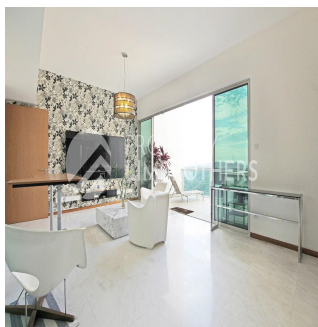

Penthouse

4 Bedroom Penthouse For Sale In Bukit Timah

Hongkong, Hong Kong Eiland, Sheung Wan, Mount Sinai Dr, , ,

VERKOOPPRIJS

USD 2751000.00

-  3067 qft
-  8 kamers
-  4 slaapkamers
-  4 badkamers
-  4 vloeren
-  4 qft Landoppervlak
-  4 Parkeerplaatsen

Melvin Lim

Property Lim Brothers

Singapore, Singapore - Plaatselijke tijd

+65 90676710

Imagine dining Al-fresco in the comfort and privacy of your own home that overlooks a panoramic view of Bukit Timah. This 4-Bedroom 3067 sqft penthouse makes it possible with its spacious balcony and functional layout. Feel the gentle caress of the light breeze on your cheeks when you push open your balcony doors, this super high story unit. Within 600m, you can walk to the nearby Dover MRT station. And if you have children who are still schooling, don't fret! There are international schools and Henry Park Primary School which surrounds the area.