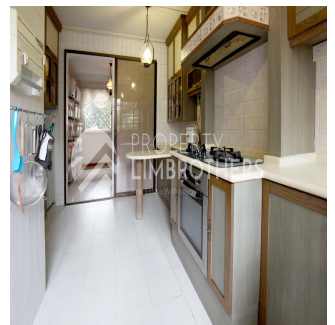

Penthouse

Grand Executive 3 Bedroom Maisonette

Hongkong, Hong Kong Eiland, Mid-levels Centraal, Tampines Ave 5, 858, 520858,

VERKOOPPRIJS

\$ 579200.00

- 1571 qft
- 6 kamers
- 3 slaapkamers
- 3 badkamers
- 3 vloeren
- 3 qft Landoppervlak
- 3 Parkeerplaatsen

Melvin Lim

Property Lim Brothers

Singapore, Singapore - Plaatselijke tijd

+65 90676710

Surround yourself with exquisite marble fittings! In this grand executive maisonette, you have access to spacious common areas and large bedroom sizes- all 3 bedrooms can fit a King Sized Bed comfortably! Plus point: This unit faces lush greenery which promises you good ventilation and scenic views. You will be utterly spoilt for choice since it only take you and your family a few minutes walk to Tampines Mall, Century Square, Tampines Mrt and many more!