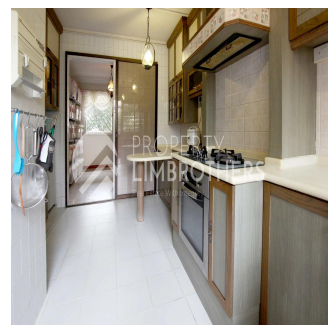

Penthouse

Grand Executive 3 Bedroom Maisonette

Hongkong, Hong Kong Eiland, Mid-levels Centraal, Tampines Ave 5,
858, 520858,

VERKOOPPRIJS

USD 579200.00

- 1571 qft
- 6 kamers
- 3 slaapkamers
- 3 badkamers
- 3 vloeren
- 3 qft Landoppervlak
- 3 Parkeerplaatsen

Melvin Lim

Property Lim Brothers

Singapore, Singapore - Plaatselijke tijd

+65 90676710

Surround yourself with exquisite marble fittings! In this grand executive maisonette, you have access to spacious common areas and large bedroom sizes- all 3 bedrooms can fit a King Sized Bed comfortably! Plus point: This unit faces lush greenery which promises you good ventilation and scenic views. You will be utterly spoilt for choice since it only take you and your family a few minutes walk to Tampines Mall, Century Square, Tampines Mrt and many more!