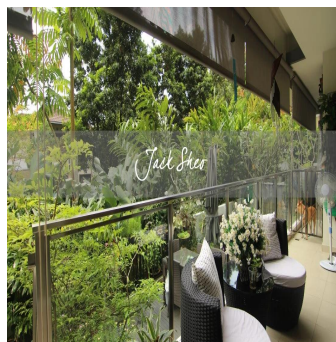

Jack Sheo

Jack Sheo

Singapore, Singapore - Plaatselijke tijd

+65 93378483

This is the perfect home for home dwellers who like to be surrounded by greenery. The generous and private patio space in this ground floor unit in The Glyndebourne is the star attraction of this property. Featuring a split level patio design that is rarely found, the wall gives the owner the platform to grow vines in addition to the regular plants. The current owners have maintained the place remarkably well as it is in a fantastic condition. The unit is served by a private lift and comes with a nice and modern kitchen. The practical and functional layout means that there is no wastage in space. Schedule a viewing appointment today!