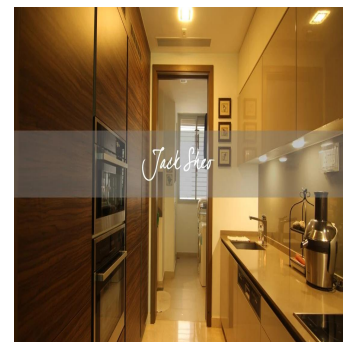

Penthouse

Ground Floor Unit For Sale In The Glyndebourne

Hongkong, Nieuwe gebieden, Ma Wan, , ,

VERKOOPPRIJS

USD 2614500.00

1928 qft 6 kamers 3 slaapkamers 3 badkamers

3 vloeren 3 qft Landoppervlak 3 Parkeerplaatsen

Jack Sheo

Jack Sheo

Singapore, Singapore - Plaatselijke tijd

+65 93378483

This is the perfect home for home dwellers who like to be surrounded by greenery. The generous and private patio space in this ground floor unit in The Glyndebourne is the star attraction of this property. Featuring a split level patio design that is rarely found, the wall gives the owner the platform to grow vines in addition to the regular plants. The current owners have maintained the place remarkably well as it is in a fantastic condition. The unit is served by a private lift and comes with a nice and modern kitchen. The practical and functional layout means that there is no wastage in space. Schedule a viewing appointment today!