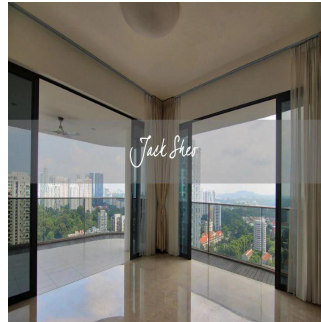

# 4 Bedroom Unit For Rent In Trilight

Hongkong, Hong Kong Eiland, Sheung Wan, , , ,

- 2335 qft
- 8 kamers
- 4 slaapkamers
- 4 badkamers
- 4 vloeren
- 4 qft Landoppervlak
- 4 Parkeerplaatsen

**Jack Sheo**  
Jack Sheo  
Singapore, Singapore - Plaatselijke tijd

+65 93378483

Trilight is located in the Newton area which is among Singapore's prime district. The condo is within short walking distance to 3 shopping malls and Newton MRT station. Newton MRT station is one station away from Orchard MRT. This unit is located on level 25 and boasts a panoramic view of the neighbourhood. The unit is spacious, bright and has a wrap around balcony that cuddles the living room and master bedroom. There is a wet and dry kitchen and a helper's room and bathroom. This is perfect for tenants who like high rise living and spacious units.