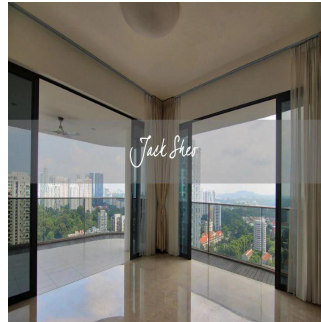

# 4 Bedroom Unit For Rent In Trilight

Hongkong, Hong Kong Eiland, Sheung Wan, , , ,

- 2335 qft
- 8 kamers
- 4 slaapkamers
- 4 badkamers
- 4 vloeren
- 4 qft Landoppervlak
- 4 Parkeerplaatsen

**Jack Sheo**  
 Jack Sheo  
 Singapore, Singapore - Plaatselijke tijd

+65 93378483

Trilight is located in the Newton area which is among Singapore's prime district. The condo is within short walking distance to 3 shopping malls and Newton MRT station. Newton MRT station is one station away from Orchard MRT. This unit is located on level 25 and boasts a panoramic view of the neighbourhood. The unit is spacious, bright and has a wrap around balcony that cuddles the living room and master bedroom. There is a wet and dry kitchen and a helper's room and bathroom. This is perfect for tenants who like high rise living and spacious units.