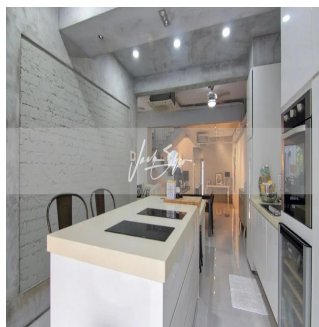

Penthouse

Corner Terrace For Sale In Siglap Vicinity

Hongkong, Hong Kong Eiland, Pokfulam Pokfulam, Siglap Rd, , ,

VERKOOPPRIJS

\$ 3486000.00

- 🏠 3100 qft
- 🏠 10 kamers
- 🛏️ 6 slaapkamers
- 🚿 4 badkamers
- 🏠 4 vloeren
- 📐 4 qft Landoppervlak
- 🅅️ 4 Parkeerplaatsen

Jack Sheo
 Jack Sheo
 Singapore, Singapore - Plaatselijke tijd

 +65 93378483

This is a beautiful and modern 3 storey corner terrace in the Siglap vicinity. There is an abundance of amenities within easy reach from this house. The house has an almost north-south orientation and has a double volume living area with an open concept kitchen. This is the current house configuration, 1st floor, :: parks two cars :: split living/dining :: one bedroom :: one bathroom :: open concept kitchen :: backyard :: garden :: helper's room + helper's toilet 2nd floor, :: family area :: two common bedrooms (shared bathroom) 3rd floor, :: two common bedrooms (shared bathroom) :: one ensuite master bedroom