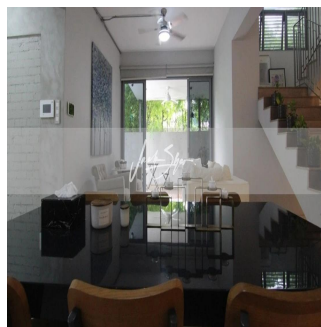

Penthouse

Corner Terrace For Sale In Siglap Vicinity

Hongkong, Hong Kong Eiland, Pokfulam Pokfulam, Siglap Rd, , ,

VERKOOPPRIJS

\$ 3486000.00

- 🏠 3100 qft
- 🏠 10 kamers
- 🛏️ 6 slaapkamers
- 🚿 4 badkamers
- 🏠 4 vloeren
- 📐 4 qft Landoppervlak
- 🅅️ 4 Parkeerplaatsen

Jack Sheo
 Jack Sheo
 Singapore, Singapore - Plaatselijke tijd

 +65 93378483

This is a beautiful and modern 3 storey corner terrace in the Siglap vicinity. There is an abundance of amenities within easy reach from this house. The house has an almost north-south orientation and has a double volume living area with an open concept kitchen. This is the current house configuration, 1st floor, :: parks two cars :: split living/dining :: one bedroom :: one bathroom :: open concept kitchen :: backyard :: garden :: helper's room + helper's toilet 2nd floor, :: family area :: two common bedrooms (shared bathroom) 3rd floor, :: two common bedrooms (shared bathroom) :: one ensuite master bedroom

Verkrijgbaar Bij: 04.08.2019

Vloeren: 4 Vloeren: 4 Bouwjaar: 2017 Parkeerplaatsen: 4 Bouwjaar: 2017 Type: Kantoor

Voorzieningen

ID	Identificación de la propiedad
----	--------------------------------

Voorzieningen Buitenshuis