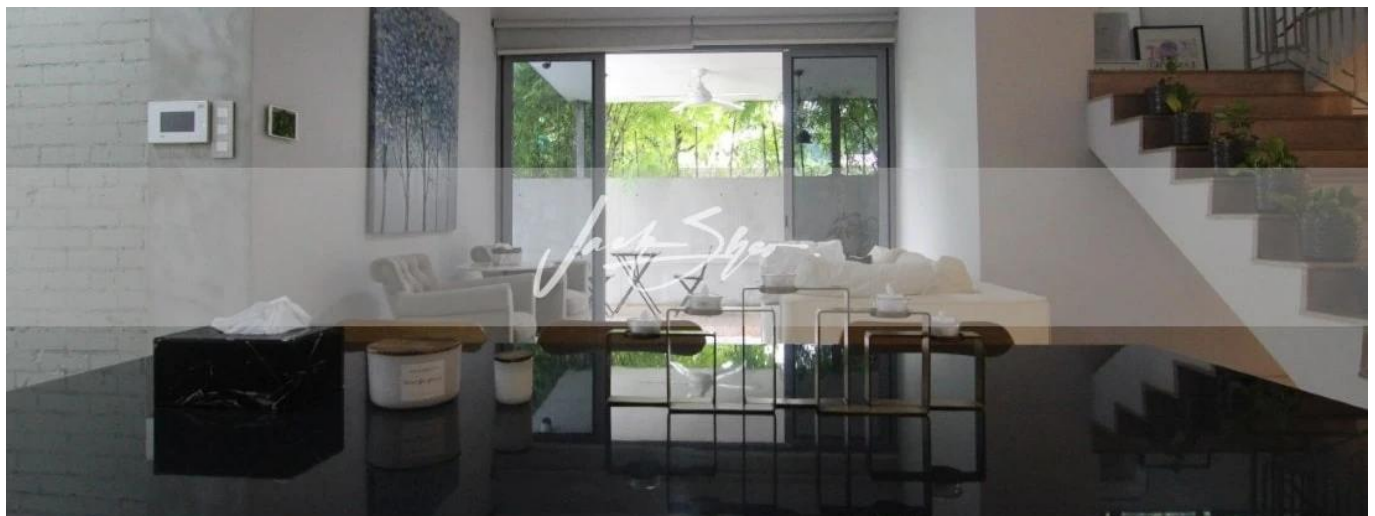

Penthouse

Corner Terrace For Sale In Siglap Vicinity

Hongkong, Hong Kong Eiland, Pokfulam Pokfulam, Siglap Rd, , ,

VERKOOPPRIJS

\$ 3486000.00

- 🏠 3100 qft
- 🏠 10 kamers
- 🛏️ 6 slaapkamers
- 🚿 4 badkamers
- 🏠 4 vloeren
- 📐 4 qft Landoppervlak
- 🅅️ 4 Parkeerplaatsen

Jack Sheo
 Jack Sheo
 Singapore, Singapore - Plaatselijke tijd

 +65 93378483

This is a beautiful and modern 3 storey corner terrace in the Siglap vicinity. There is an abundance of amenities within easy reach from this house. The house has an almost north-south orientation and has a double volume living area with an open concept kitchen. This is the current house configuration, 1st floor, :: parks two cars :: split living/dining :: one bedroom :: one bathroom :: open concept kitchen :: backyard :: garden :: helper's room + helper's toilet 2nd floor, :: family area :: two common bedrooms (shared bathroom) 3rd floor, :: two common bedrooms (shared bathroom) :: one ensuite master bedroom