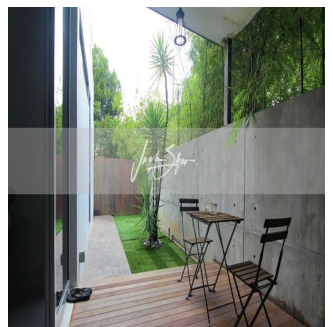

Penthouse

Corner Terrace For Sale In Siglap Vicinity

Hongkong, Hong Kong Eiland, Pokfulam Pokfulam, Siglap Rd, , ,

VERKOOPPRIJS

\$ 3486000.00

- 🏠 3100 qft
- 🏠 10 kamers
- 🛏️ 6 slaapkamers
- 🚿 4 badkamers
- 🏠 4 vloeren
- 📐 4 qft Landoppervlak
- 🅅️ 4 Parkeerplaatsen

Jack Sheo
 Jack Sheo
 Singapore, Singapore - Plaatselijke tijd

 +65 93378483

This is a beautiful and modern 3 storey corner terrace in the Siglap vicinity. There is an abundance of amenities within easy reach from this house. The house has an almost north-south orientation and has a double volume living area with an open concept kitchen. This is the current house configuration, 1st floor, :: parks two cars :: split living/dining :: one bedroom :: one bathroom :: open concept kitchen :: backyard :: garden :: helper's room + helper's toilet 2nd floor, :: family area :: two common bedrooms (shared bathroom) 3rd floor, :: two common bedrooms (shared bathroom) :: one ensuite master bedroom

Verkrijgbaar Bij: 04.08.2019

Vloeren: 4 Vloeren: 4 Bouwjaar: 2017 Parkeerplaatsen: 4 Bouwjaar: 2017 Type: Kantoor

Voorzieningen

ID	Identificación de la propiedad
----	--------------------------------

Voorzieningen Buitenshuis