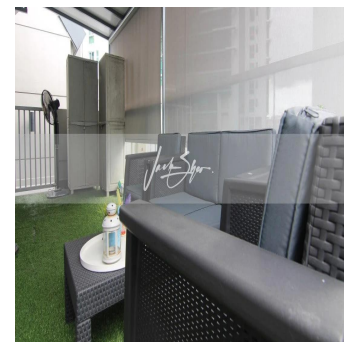

# 3 Bedroom Duplex Unit For Sale In Hills Twoone

Hongkong, Discovery Bay, Discovery Bay, Hillview Ter, 21, 669232,

VERKOOPPRIJS

**USD 942700.00**

- 1141 qft
- 5 kamers
- 3 slaapkamers
- 2 badkamers
- 2 vloeren
- 2 qft Landoppervlak
- 2 Parkeerplaatsen

**Jack Sheo**  
Jack Sheo  
Singapore, Singapore - Plaatselijke tijd

+65 93378483

Hills Twoone is a low-rise development located at 21 Hillview Terrace. This Hills Twoone penthouse unit for sale is tucked at a corner of the building. It is split into 2 levels in the following configuration: Lower floor: – 2 bedrooms (can accommodate queen-sized bed) – 1 common bathroom – living/dining/kitchen Upper floor: – ensuite master bedroom – sheltered terrace The layout is practical and compact which makes it easy to use and maintain. The unit also enjoys very good natural lighting.