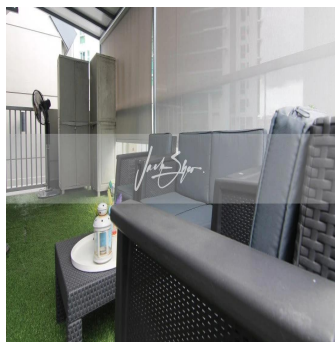

Penthouse

3 Bedroom Duplex Unit For Sale In Hills Twoone

Hongkong, Discovery Bay, Discovery Bay, Hillview Ter, 21, 669232,

VERKOOPPRIJS

USD 942700.00

- 1141 qft
- 5 kamers
- 3 slaapkamers
- 2 badkamers
- 2 vloeren
- 2 qft Landoppervlak
- 2 Parkeerplaatsen

Jack Sheo
Jack Sheo
Singapore, Singapore - Plaatselijke tijd

+65 93378483

Hills Twoone is a low-rise development located at 21 Hillview Terrace. This Hills Twoone penthouse unit for sale is tucked at a corner of the building. It is split into 2 levels in the following configuration: Lower floor: – 2 bedrooms (can accommodate queen-sized bed) – 1 common bathroom – living/dining/kitchen Upper floor: – ensuite master bedroom – sheltered terrace The layout is practical and compact which makes it easy to use and maintain. The unit also enjoys very good natural lighting.