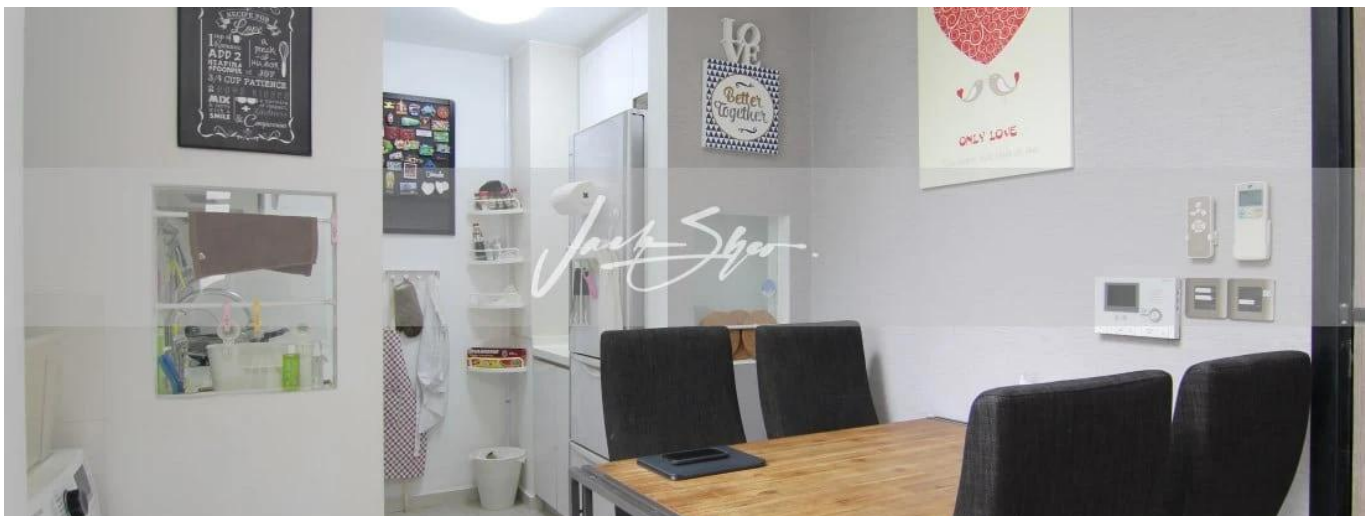

Penthouse

3 Bedroom Duplex Unit For Sale In Hills Twoone

Hongkong, Discovery Bay, Discovery Bay, Hillview Ter, 21, 669232,

VERKOOPPRIJS

USD 942700.00

- 1141 qft
- 5 kamers
- 3 slaapkamers
- 2 badkamers
- 2 vloeren
- 2 qft Landoppervlak
- 2 Parkeerplaatsen

Jack Sheo
Jack Sheo
Singapore, Singapore - Plaatselijke tijd

+65 93378483

Hills Twoone is a low-rise development located at 21 Hillview Terrace. This Hills Twoone penthouse unit for sale is tucked at a corner of the building. It is split into 2 levels in the following configuration: Lower floor: – 2 bedrooms (can accommodate queen-sized bed) – 1 common bathroom – living/dining/kitchen Upper floor: – ensuite master bedroom – sheltered terrace The layout is practical and compact which makes it easy to use and maintain. The unit also enjoys very good natural lighting.