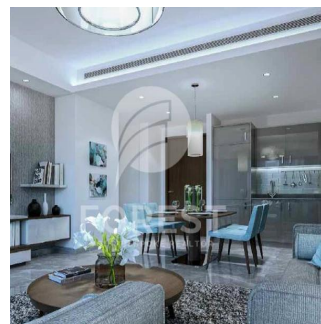

Penthouse

New Luxury 1 Bedroom Apartment In Sobha Creek Vista

Australië, New South Wales, Dawes Point, , , ,

VERKOOPPRIJS

USD 820000.00

- 493 qft
- 0 kamers
- 1 slaapkamers
- 1 badkamers
- 1 vloeren
- 1 qft Landoppervlak
- 1 Parkeerplaatsen

Tetiana Tsymbal
For Est Real Estate
Dubai, United Arab Emirates - Plaatselijke tijd

+971 55-909-1717

Amazing View.

Verkrijgbaar Bij: 01.01.1970

Vloeren: 4   Vloeren: 4   Bouwjaar: 2017   Parkeerplaatsen: 4   Bouwjaar: 2017   Type: Kantoor