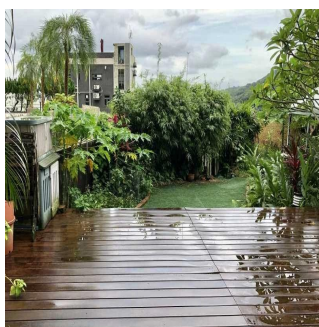

🏠 3 vloeren    📐 3 qft Landoppervlak    🅅 3 Parkeerplaatsen

**Victoria Allan**

Habitat Property

Central, Hong Kong - Plaatselijke tijd

+852 9779 0233

• 2100 sf (Gross) with private garden and roof • Open mountain and green view • Fully detached house with 4 spacious bedroom • Efficient floor plan with spacious living and dining areas • Great outdoor space excellent for entertaining • Exclusive and convenient location, only 15 mins to MTR, shops and restaurants • Sole Agency - Please contact Nelson Chan 9097 9999 for viewings