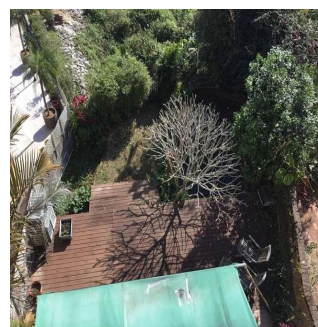

🏠 3 vloeren    📐 3 qft Landoppervlak    🅅 3 Parkeerplaatsen

**Victoria Allan**

Habitat Property

Central, Hong Kong - Plaatselijke tijd

+852 9779 0233

• 2100 sf (Gross) with private garden and roof • Open mountain and green view • Fully detached house with 4 spacious bedroom • Efficient floor plan with spacious living and dining areas • Great outdoor space excellent for entertaining • Exclusive and convenient location, only 15 mins to MTR, shops and restaurants • Sole Agency - Please contact Nelson Chan 9097 9999 for viewings