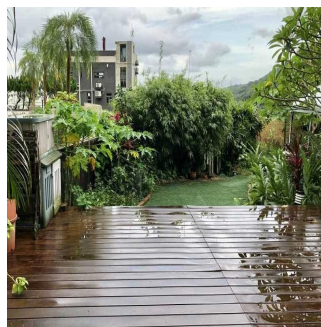

Victoria Allan

Habitat Property

Central, Hong Kong - Plaatselijke tijd

☎️ +852 9779 0233

• 2100 sf (Gross) with private garden and roof • Open mountain and green view • Fully detached house with 4 spacious bedroom • Efficient floor plan with spacious living and dining areas • Great outdoor space excellent for entertaining • Exclusive and convenient location, only 15 mins to MTR, shops and restaurants • Sole Agency - Please contact Nelson Chan 9097 9999 for viewings