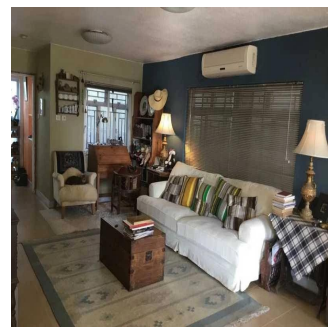

Victoria Allan

Habitat Property

Central, Hong Kong - Plaatselijke tijd

☎️ +852 9779 0233

• 2100 sf (Gross) with private garden and roof • Open mountain and green view • Fully detached house with 4 spacious bedroom • Efficient floor plan with spacious living and dining areas • Great outdoor space excellent for entertaining • Exclusive and convenient location, only 15 mins to MTR, shops and restaurants • Sole Agency - Please contact Nelson Chan 9097 9999 for viewings