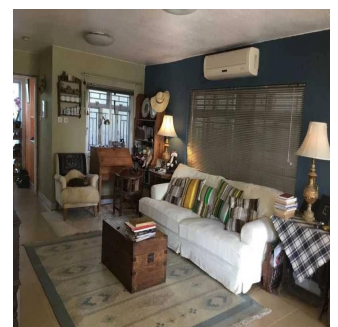

🏠 3 vloeren    📐 3 qft Landoppervlak    🅅 3 Parkeerplaatsen

**Victoria Allan**

Habitat Property

Central, Hong Kong - Plaatselijke tijd

+852 9779 0233

• 2100 sf (Gross) with private garden and roof • Open mountain and green view • Fully detached house with 4 spacious bedroom • Efficient floor plan with spacious living and dining areas • Great outdoor space excellent for entertaining • Exclusive and convenient location, only 15 mins to MTR, shops and restaurants • Sole Agency - Please contact Nelson Chan 9097 9999 for viewings