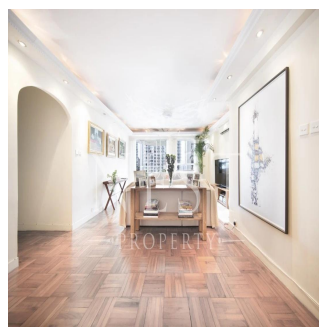

 2 pavimenti  2 qm Superficie del terreno  2 posti auto

Naomi Budden

Nest Property

Sheung Wan, Hong Kong - Ora locale

+852 3689 7523

FEATURES:

Balcony, Helper's Room, Car Park

BUILDING FACILITIES: