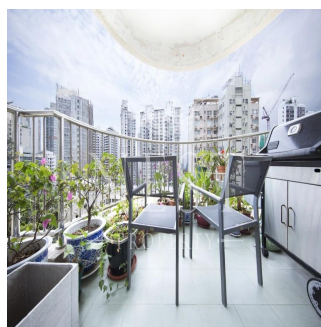

 2 pavimenti  2 qm Superficie del terreno  2 posti auto

Naomi Budden

Nest Property

Sheung Wan, Hong Kong - Ora locale

+852 3689 7523

FEATURES:

Balcony, Helper's Room, Car Park

BUILDING FACILITIES: