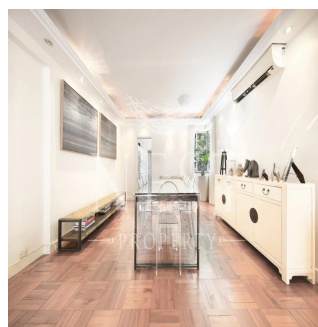

 2 pavimenti  2 qm Superficie del terreno  2 posti auto

Naomi Budden

Nest Property

Sheung Wan, Hong Kong - Ora locale

+852 3689 7523

FEATURES:

Balcony, Helper's Room, Car Park

BUILDING FACILITIES: