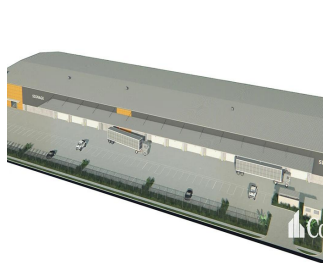

# Large Format Warehousing Facility

Sud Africa, Gauteng, Sandton, , , 4207,

- 8893 qm
- 0 camere
- 0 camere da letto
- 0 bagni
- 0 pavimenti
- 0 qm Superficie del terreno
- 0 posti auto

**Paul Bates**

Corwells Commercial Property  
Yatala, Australia - Ora locale

+61 423 699 966

- High clearance warehouse of 8,493sqm - Multiple electricity operated roller doors 6m high x 6m wide - 400sqm of two level corporate office - Dual 10m wide driveway crossovers - 12m deep full length all weather awning - Efficient construction providing sustainability and energy savings - Empire Estate is the largest industrial estate on the Gold Coast - Call Exclusive Agent to discuss requirements This unique opportunity is situated in the heart of the Yatala Enterprise Area. Ideally located between the two largest consumer markets of Brisbane and the Gold Coast with direct access from the M1 via Exit 38 and Exit 41 in both north and south directions.

Disponibile Presso: 17.07.2019

Piano: 4    Pavimenti: 4    Anno Di Costruzione: 2017    Posti Auto: 4

Anno Di Costruzione: 2017

Tipo: Ufficio