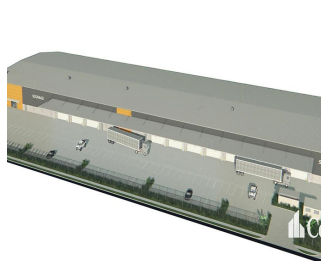

# Large Format Warehousing Facility

Sud Africa, Gauteng, Sandton, , , 4207,

- 8893 qm
- 0 camere
- 0 camere da letto
- 0 bagni
- 0 pavimenti
- 0 qm Superficie del terreno
- 0 posti auto

**Paul Bates**

Corwells Commercial Property  
Yatala, Australia - Ora locale

+61 423 699 966

- High clearance warehouse of 8,493sqm - Multiple electricity operated roller doors 6m high x 6m wide - 400sqm of two level corporate office - Dual 10m wide driveway crossovers - 12m deep full length all weather awning - Efficient construction providing sustainability and energy savings - Empire Estate is the largest industrial estate on the Gold Coast - Call Exclusive Agent to discuss requirements This unique opportunity is situated in the heart of the Yatala Enterprise Area. Ideally located between the two largest consumer markets of Brisbane and the Gold Coast with direct access from the M1 via Exit 38 and Exit 41 in both north and south directions.