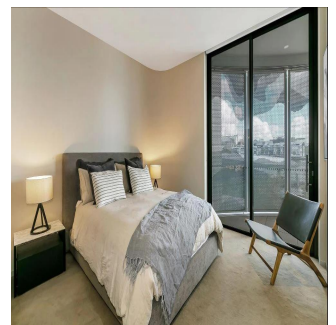

Attico

Furnished Luxury Waterfront Apartment

Sud Africa, Gauteng, Midrand, Barangaroo Avenue, 15, 2000,

PREZZO DI AFFITTO MENSILE

\$ 8.80

 qm
  4 camere
  2 camere da letto
  2 bagni

 2 pavimenti
  2 qm Superficie del terreno
  2 posti auto

Kate Sommerville

Torch Property Management

Millers Point, Australia - Ora locale

+61 403 051 115

Located in the crown jewel of the Barangaroo foreshore, Cloud redefines the concept of wharf side luxury with an exhilarating blend of natural splendour and breathtaking architecture. Take your front row seat to the Harbour action and enjoy life in Sydney's hottest new waterfront precinct. Key Points - - Architectural masterwork by PTW architect Andrew Andersons - Interiors by Smart Design Studio inspired by Danish design - Floor to ceiling glass frames the unobstructed harbour vista - Carefully selected, brand new, designer furniture throughout - Luxury custom designed high-end fixtures and finishes - Dream Miele kitchen, marble floors, bespoke walls and cabinetry - Fluid in/outdoor living, signature cloud like movable shutter system - Large bedrooms with water views, marble mosaic tiled bathrooms - One secure car space, 24 hour concierge, ducted air conditioning - The Streets' dining, shopping and health spas at the door - The edge of the CBD, walk to Circular Quay, Wynyard and The Rocks