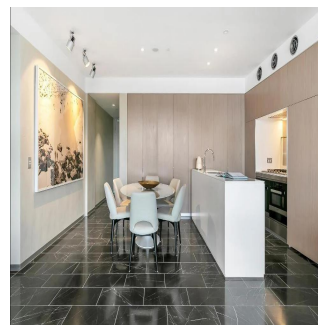

Attico

Furnished Luxury Waterfront Apartment

Sud Africa, Gauteng, Midrand, Barangaroo Avenue, 15, 2000,

PREZZO DI AFFITTO MENSILE

\$ 8.80

 qm
  4 camere
  2 camere da letto
  2 bagni

 2 pavimenti
  2 qm Superficie del terreno
  2 posti auto

Kate Sommerville

Torch Property Management

Millers Point, Australia - Ora locale

+61 403 051 115

Located in the crown jewel of the Barangaroo foreshore, Cloud redefines the concept of wharf side luxury with an exhilarating blend of natural splendour and breathtaking architecture. Take your front row seat to the Harbour action and enjoy life in Sydney's hottest new waterfront precinct. Key Points - - Architectural masterwork by PTW architect Andrew Andersons - Interiors by Smart Design Studio inspired by Danish design - Floor to ceiling glass frames the unobstructed harbour vista - Carefully selected, brand new, designer furniture throughout - Luxury custom designed high-end fixtures and finishes - Dream Miele kitchen, marble floors, bespoke walls and cabinetry - Fluid in/outdoor living, signature cloud like movable shutter system - Large bedrooms with water views, marble mosaic tiled bathrooms - One secure car space, 24 hour concierge, ducted air conditioning - The Streets' dining, shopping and health spas at the door - The edge of the CBD, walk to Circular Quay, Wynyard and The Rocks