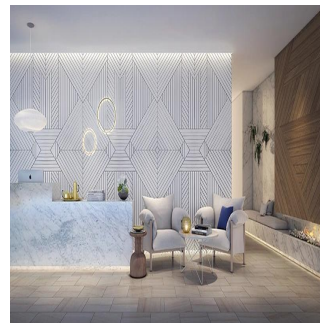

Adrian Chen

Jalin Realty Australia
Melbourne, Australia - Ora locale

☎️ +61 414 174 765

Day and night, an extraordinary array of cultural attractions, entertainment, dining and lifestyle opportunities are yours to explore from the heart of the world's most liveable city. Enjoy all the river's natural attractions in an extraordinary building precinct that offers a spectacular range of amenities exclusive to River One residents. Step into a vibrant village atmosphere with an exciting collection of ground level retail outlets and creative commercial spaces that combine the bustle of Melbourne's famous laneways with Footscray's signature artistic street culture. Experience an intimate connection to the riverfront that will never be built out. Soak up the natural marine environment, sheltered by lavish planting and thickets of shade trees in spectacular grounds created by urban environmental design specialists Rush Wright Associates. Stroll the terraces and relax beneath the River One Plaza trees while you watch the Maribyrnong waters flow peacefully by. Enjoy incredible views of the Maribyrnong River and Melbourne city skyline through expansive floor-to-ceiling windows that allow you to let the natural sunlight shine in. From spacious single bedroom residences to premium three bedroom apartments and opulent walk up townhomes, step inside gorgeously designed interiors where exposed concrete ceilings deliver a sumptuous sense of open space and a sophisticated modern aesthetic. Meticulous attention to detail is on display in every corner of every room. Specially selected premium quality fixtures and fittings deliver elegant finishing touches in an atmosphere of contemporary comfort. A timeless and considered palette offers plenty of room for your own individuality to shine. From engineered oak flooring in the living areas to plush carpeted bedrooms, luxurious finishes combine with seamlessly integrated practical considerations.