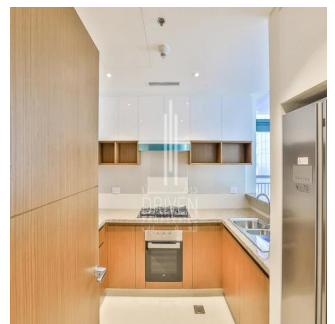

1 bedroom apartment located in Dubai Creek Residence, South Tower 1, Dubai Creek Harbour. Ready to move in. Spacious, bright and elegant interiors.

Disponibile Presso: 01.01.1970

Piano: 4   Pavimenti: 4   Anno Di Costruzione: 2017   Posti Auto: 4

Anno Di Costruzione: 2017

Tipo: Ufficio