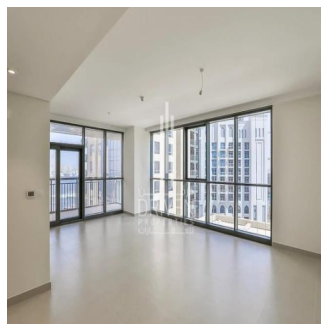

1 bedroom apartment located in Dubai Creek Residence, South Tower 1, Dubai Creek Harbour. Ready to move in. Spacious, bright and elegant interiors.

Disponibile Presso: 01.01.1970

Piano: 4   Pavimenti: 4   Anno Di Costruzione: 2017   Posti Auto: 4

Anno Di Costruzione: 2017

Tipo: Ufficio