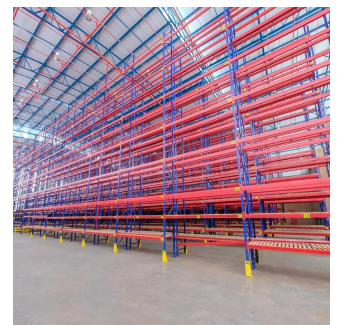

### Dion Williams

Api Property Group

Sandton, South Africa - Ora locale

+27 0795174743

AAA grade facility situated on a corner stand in the popular Rosslyn Industrial area within close proximity to major supply routes. Separate access points for receiving and dispatching goods which leaves no congestion. 6,000 sqm Warehouse area consisting of the following: - 10 sqm free stack height. - Loading/unloading areas with multiple roller shutter doors and four docking bays with dock levelers. - Control office for security and general administration. - Manager office with open plan area for additional staff. 1,122 sqm Office areas on 2 duplicate designed floors, each consisting of the following: - Boardroom - Four closed offices - Large open plan area for twelve workstations - Open plan filing/store room - Kitchen with store room - Ablution facilities (Ladies, gents & disabled separate - ladies ablutions has 2 showers and 190 lockers, gents ablutions has 83 lockers) - Server room in ground floor office area Additional facilities include: - Double volume reception/waiting area - 90 sqm canteen and separate "green" area seating 16 people - 500,000 litres reservoir for fire protection - Backup generator Security: - Separate security control room - Full access control - Twenty eight cameras all around the property - Biometrics access control on all gates and doors - Intercom system with reception at gate Parking: - 30 separate undercover parking for staff - Visitor's open parking bays - Demarcated disabled parking