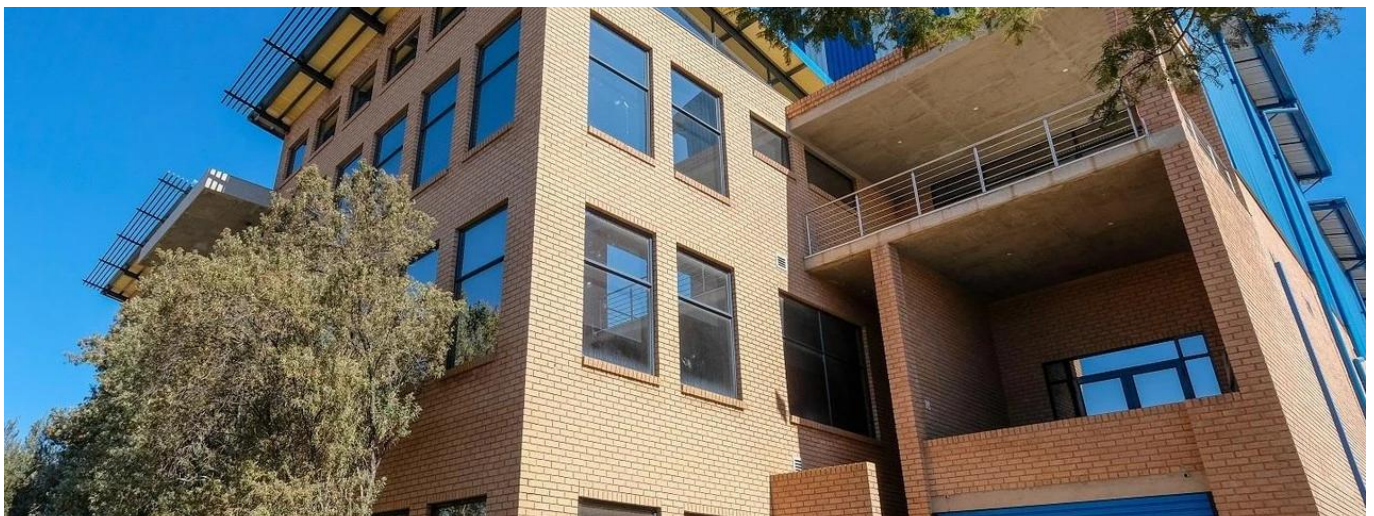

### Dion Williams

Api Property Group

Sandton, South Africa - Ora locale

+27 0795174743

AAA grade facility situated on a corner stand in the popular Rosslyn Industrial area within close proximity to major supply routes. Separate access points for receiving and dispatching goods which leaves no congestion. 6,000 sqm Warehouse area consisting of the following: - 10 sqm free stack height. - Loading/unloading areas with multiple roller shutter doors and four docking bays with dock levelers. - Control office for security and general administration. - Manager office with open plan area for additional staff. 1,122 sqm Office areas on 2 duplicate designed floors, each consisting of the following: - Boardroom - Four closed offices - Large open plan area for twelve workstations - Open plan filing/store room - Kitchen with store room - Ablution facilities (Ladies, gents & disabled separate - ladies ablutions has 2 showers and 190 lockers, gents ablutions has 83 lockers) - Server room in ground floor office area Additional facilities include: - Double volume reception/waiting area - 90 sqm canteen and separate "green" area seating 16 people - 500,000 litres reservoir for fire protection - Backup generator Security: - Separate security control room - Full access control - Twenty eight cameras all around the property - Biometrics access control on all gates and doors - Intercom system with reception at gate Parking: - 30 separate undercover parking for staff - Visitor's open parking bays - Demarcated disabled parking