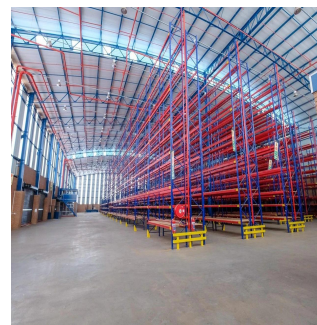

### Dion Williams

Api Property Group

Sandton, South Africa - Ora locale

+27 0795174743

AAA grade facility situated on a corner stand in the popular Rosslyn Industrial area within close proximity to major supply routes. Separate access points for receiving and dispatching goods which leaves no congestion. 6,000 sqm Warehouse area consisting of the following: - 10 sqm free stack height. - Loading/unloading areas with multiple roller shutter doors and four docking bays with dock levelers. - Control office for security and general administration. - Manager office with open plan area for additional staff. 1,122 sqm Office areas on 2 duplicate designed floors, each consisting of the following: - Boardroom - Four closed offices - Large open plan area for twelve workstations - Open plan filing/store room - Kitchen with store room - Ablution facilities (Ladies, gents & disabled separate - ladies ablutions has 2 showers and 190 lockers, gents ablutions has 83 lockers) - Server room in ground floor office area Additional facilities include: - Double volume reception/waiting area - 90 sqm canteen and separate "green" area seating 16 people - 500,000 litres reservoir for fire protection - Backup generator Security: - Separate security control room - Full access control - Twenty eight cameras all around the property - Biometrics access control on all gates and doors - Intercom system with reception at gate Parking: - 30 separate undercover parking for staff - Visitor's open parking bays - Demarcated disabled parking