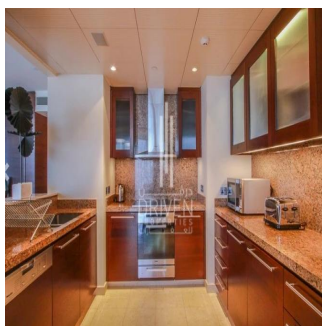

**Chris Pearson**  
Re/Max Address - Berea  
Berea, South Africa - Ora locale

📞 27 31 313 1310

Apartment for Sale in Burj Khalifa Downtown Dubai. Driven Properties are pleased to offer for sale this impressive 2 Bedroom apartment in Burj Khalifa Tower, Downtown Burj Dubai. Rented: 280,000 AED until March 15, 2018 (Available for viewing) Mid Floor unit in Burj Khalifa Huge windows w/ Sea and DIFC Views Bright & Spacious Layout Well equipped kitchen