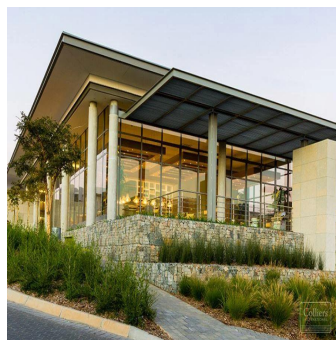

0 pavimenti 0 qm Superficie del terreno 0 posti auto

Leon Schutz

Real Estate Services Garden Route

Oubai Golf Estate, South Africa - Ora locale

27 792130099

FOR LEASE Maxwell Office Park is situated on the corner of Allandale Road and Maxwell Drive in the prime business node Midrand Various Sizes available