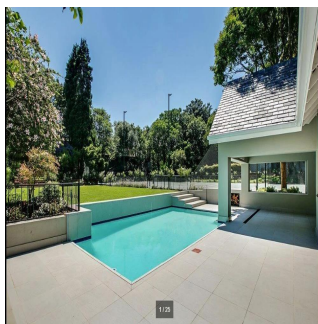

Attico

Impressive 4 Bedroom Family House For Rent In Hyde Park

Maldive, Soneva Jani, Hangnaameedhoo, 2nd Rd, , 2196,

PREZZO DI AFFITTO MENSILE

USD 5466.00

PREZZO DI VENDITA

USD 0.00

Ty Bello

Tttytr

Abuja, Nigeria - Ora locale

234 986543223

870 qm 9 camere 4 camere da letto 5 bagni

5 pavimenti 5 qm Superficie del terreno 5 posti auto

IMPRESSIVE 4 BEDROOM FAMILY HOME Flawless design with a neutral colour palette this single storey spectacular family home offers a setting with vistas of trees and stunning landscaped garden and water features. Clean lines characterize the modern fluidity allowing easy comfortable indoor/outdoor entertaining with bar on an extensive covered patio to sparkling pool and tennis court. Modern open plan kitchen and separate scullery and pantry with top quality finishes, central island, built-in coffee machine, integrated fridge/freezer and walk in fridge. 4 bedrooms are on the east wing with sliding doors opening to the garden. The master suite has a full bathroom, double shower and walking in dressing room. Security comprises of state of the art alarm system connected to mobile devices, CCTV, high perimeter walls with electric fencing, beams and double electric gates. Double automated garage, double carport and staff accommodation. The property also has a separate complete 2 bed cottage with separate entrance. Positioned on a large stand to maximize building this property presents a rare opportunity to realize one's own trophy home. In close proximity to Hyde Park Shopping Centre and available immediately!

Servizi All'aperto

Sicurezza 24 ore su 24	Balcone	Completamente recintato	Garage
Giardino paesaggistico	Piscina	Campo da tennis	