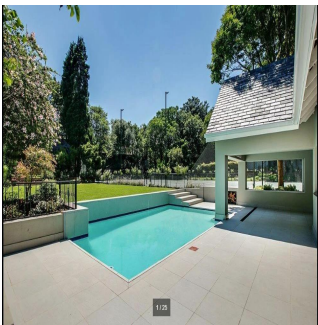

Attico

Impressive 4 Bedroom Family House For Rent In Hyde Park

Maldive, Soneva Jani, Hangnaameedhoo, 2nd Rd, , 2196,

PREZZO DI AFFITTO MENSILE

\$ 5466.00

PREZZO DI VENDITA

\$ 0.00

🏠 870 qm 🏠 9 camere 🛏️ 4 camere da letto 🚿 5 bagni

🏠 5 pavimenti 📏 5 qm Superficie del terreno 🚗 5 posti auto

Ty Bello

Tttytr
Abuja, Nigeria - Ora locale

📞 234 986543223

IMPRESSIVE 4 BEDROOM FAMILY HOME Flawless design with a neutral colour palette this single storey spectacular family home offers a setting with vistas of trees and stunning landscaped garden and water features. Clean lines characterize the modern fluidity allowing easy comfortable indoor/outdoor entertaining with bar on an extensive covered patio to sparkling pool and tennis court. Modern open plan kitchen and separate scullery and pantry with top quality finishes, central island, built-in coffee machine, integrated fridge/freezer and walk in fridge. 4 bedrooms are on the east wing with sliding doors opening to the garden. The master suite has a full bathroom, double shower and walking in dressing room. Security comprises of state of the art alarm system connected to mobile devices, CCTV, high perimeter walls with electric fencing, beams and double electric gates. Double automated garage, double carport and staff accommodation. The property also has a separate complete 2 bed cottage with separate entrance. Positioned on a large stand to maximize building this property presents a rare opportunity to realize one's own trophy home. In close proximity to Hyde Park Shopping Centre and available immediately!

Servizi All'aperto

Sicurezza 24 ore su 24	Balcone	Completamente recintato	Garage
Giardino paesaggistico	Piscina	Campo da tennis	