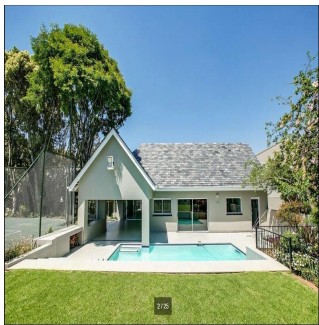

Attico

Impressive 4 Bedroom Family House For Rent In Hyde Park

Maldive, Soneva Jani, Hangnaameedhoo, 2nd Rd, , 2196,

PREZZO DI AFFITTO MENSILE

\$ 5466.00

PREZZO DI VENDITA

\$ 0.00

🏠 870 qm 🏠 9 camere 🛏️ 4 camere da letto 🚿 5 bagni

🏠 5 pavimenti 📏 5 qm Superficie del terreno 🚗 5 posti auto

Ty Bello

Tttytr
Abuja, Nigeria - Ora locale

📞 234 986543223

IMPRESSIVE 4 BEDROOM FAMILY HOME Flawless design with a neutral colour palette this single storey spectacular family home offers a setting with vistas of trees and stunning landscaped garden and water features. Clean lines characterize the modern fluidity allowing easy comfortable indoor/outdoor entertaining with bar on an extensive covered patio to sparkling pool and tennis court. Modern open plan kitchen and separate scullery and pantry with top quality finishes, central island, built-in coffee machine, integrated fridge/freezer and walk in fridge. 4 bedrooms are on the east wing with sliding doors opening to the garden. The master suite has a full bathroom, double shower and walking in dressing room. Security comprises of state of the art alarm system connected to mobile devices, CCTV, high perimeter walls with electric fencing, beams and double electric gates. Double automated garage, double carport and staff accommodation. The property also has a separate complete 2 bed cottage with separate entrance. Positioned on a large stand to maximize building this property presents a rare opportunity to realize one's own trophy home. In close proximity to Hyde Park Shopping Centre and available immediately!

Servizi All'aperto

Sicurezza 24 ore su 24	Balcone	Completamente recintato	Garage
Giardino paesaggistico	Piscina	Campo da tennis	