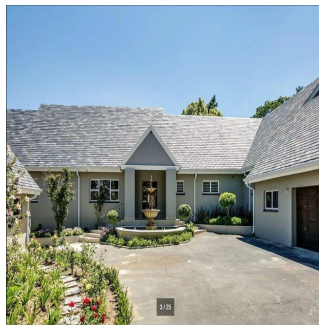

Attico

Impressive 4 Bedroom Family House For Rent In Hyde Park

Maldive, Soneva Jani, Hangnaameedhoo, 2nd Rd, , 2196,

PREZZO DI AFFITTO MENSILE

\$ 5466.00

PREZZO DI VENDITA

\$ 0.00

🏠 870 qm 🏠 9 camere 🛏️ 4 camere da letto 🚿 5 bagni

🏠 5 pavimenti 📏 5 qm Superficie del terreno 🚗 5 posti auto

Ty Bello

Tttytr
Abuja, Nigeria - Ora locale

📞 234 986543223

IMPRESSIVE 4 BEDROOM FAMILY HOME Flawless design with a neutral colour palette this single storey spectacular family home offers a setting with vistas of trees and stunning landscaped garden and water features. Clean lines characterize the modern fluidity allowing easy comfortable indoor/outdoor entertaining with bar on an extensive covered patio to sparkling pool and tennis court. Modern open plan kitchen and separate scullery and pantry with top quality finishes, central island, built-in coffee machine, integrated fridge/freezer and walk in fridge. 4 bedrooms are on the east wing with sliding doors opening to the garden. The master suite has a full bathroom, double shower and walking in dressing room. Security comprises of state of the art alarm system connected to mobile devices, CCTV, high perimeter walls with electric fencing, beams and double electric gates. Double automated garage, double carport and staff accommodation. The property also has a separate complete 2 bed cottage with separate entrance. Positioned on a large stand to maximize building this property presents a rare opportunity to realize one's own trophy home. In close proximity to Hyde Park Shopping Centre and available immediately!

Servizi All'aperto

Sicurezza 24 ore su 24	Balcone	Completamente recintato	Garage
Giardino paesaggistico	Piscina	Campo da tennis	