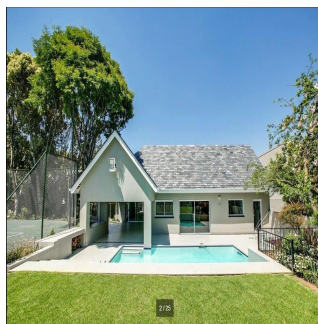

Attico

Impressive 4 Bedroom Family House For Rent In Hyde Park

Maldive, Soneva Jani, Hangnaameedhoo, 2nd Rd, , 2196,

PREZZO DI AFFITTO MENSILE

USD 5466.00

PREZZO DI VENDITA

USD 0.00

Ty Bello

Tttytr

Abuja, Nigeria - Ora locale

234 986543223

870 qm 9 camere 4 camere da letto 5 bagni

5 pavimenti 5 qm Superficie del terreno 5 posti auto

IMPRESSIVE 4 BEDROOM FAMILY HOME Flawless design with a neutral colour palette this single storey spectacular family home offers a setting with vistas of trees and stunning landscaped garden and water features. Clean lines characterize the modern fluidity allowing easy comfortable indoor/outdoor entertaining with bar on an extensive covered patio to sparkling pool and tennis court. Modern open plan kitchen and separate scullery and pantry with top quality finishes, central island, built-in coffee machine, integrated fridge/freezer and walk in fridge. 4 bedrooms are on the east wing with sliding doors opening to the garden. The master suite has a full bathroom, double shower and walking in dressing room. Security comprises of state of the art alarm system connected to mobile devices, CCTV, high perimeter walls with electric fencing, beams and double electric gates. Double automated garage, double carport and staff accommodation. The property also has a separate complete 2 bed cottage with separate entrance. Positioned on a large stand to maximize building this property presents a rare opportunity to realize one's own trophy home. In close proximity to Hyde Park Shopping Centre and available immediately!

Servizi All'aperto

Sicurezza 24 ore su 24	Balcone	Completamente recintato	Garage
Giardino paesaggistico	Piscina	Campo da tennis	