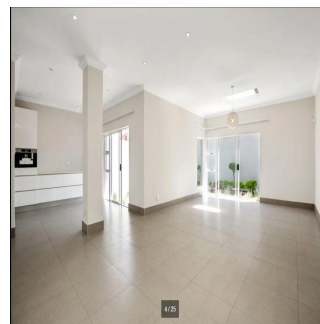

Tttytr

Abuja, Nigeria - Ora locale

234 986543223

870 qm 9 camere 4 camere da letto 5 bagni

5 pavimenti 5 qm Superficie del terreno 5 posti auto

IMPRESSIVE 4 BEDROOM FAMILY HOME Flawless design with a neutral colour palette this single storey spectacular family home offers a setting with vistas of trees and stunning landscaped garden and water features. Clean lines characterize the modern fluidity allowing easy comfortable indoor/outdoor entertaining with bar on an extensive covered patio to sparkling pool and tennis court. Modern open plan kitchen and separate scullery and pantry with top quality finishes, central island, built-in coffee machine, integrated fridge/freezer and walk in fridge. 4 bedrooms are on the east wing with sliding doors opening to the garden. The master suite has a full bathroom, double shower and walking in dressing room. Security comprises of state of the art alarm system connected to mobile devices, CCTV, high perimeter walls with electric fencing, beams and double electric gates. Double automated garage, double carport and staff accommodation. The property also has a separate complete 2 bed cottage with separate entrance. Positioned on a large stand to maximize building this property presents a rare opportunity to realize one's own trophy home. In close proximity to Hyde Park Shopping Centre and available immediately!