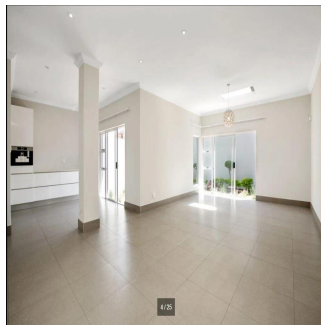

Attico

Impressive 4 Bedroom Family House For Rent In Hyde Park

Maldive, Soneva Jani, Hangnaameedhoo, 2nd Rd, , 2196,

PREZZO DI AFFITTO MENSILE

\$ 5466.00

PREZZO DI VENDITA

\$ 0.00

🏠 870 qm 🏠 9 camere 🛏️ 4 camere da letto 🚿 5 bagni

🏠 5 pavimenti 📏 5 qm Superficie del terreno 🚗 5 posti auto

Ty Bello

Tttytr
Abuja, Nigeria - Ora locale

📞 234 986543223

IMPRESSIVE 4 BEDROOM FAMILY HOME Flawless design with a neutral colour palette this single storey spectacular family home offers a setting with vistas of trees and stunning landscaped garden and water features. Clean lines characterize the modern fluidity allowing easy comfortable indoor/outdoor entertaining with bar on an extensive covered patio to sparkling pool and tennis court. Modern open plan kitchen and separate scullery and pantry with top quality finishes, central island, built-in coffee machine, integrated fridge/freezer and walk in fridge. 4 bedrooms are on the east wing with sliding doors opening to the garden. The master suite has a full bathroom, double shower and walking in dressing room. Security comprises of state of the art alarm system connected to mobile devices, CCTV, high perimeter walls with electric fencing, beams and double electric gates. Double automated garage, double carport and staff accommodation. The property also has a separate complete 2 bed cottage with separate entrance. Positioned on a large stand to maximize building this property presents a rare opportunity to realize one's own trophy home. In close proximity to Hyde Park Shopping Centre and available immediately!