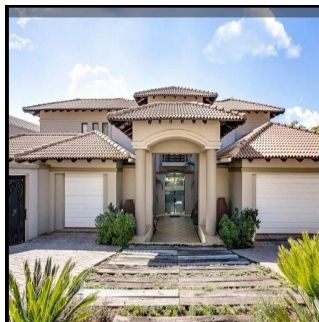

# Beautiful 4 Bedroom House For Rent In Morningside

Sud Africa, Capo Occidentale, Baia di Plettenberg, W Rd S, , 2057,

PREZZO DI AFFITTO MENSILE

**\$ 7279.00**

PREZZO DI VENDITA

**\$ 0.00**

🏠 900 qm    🏠 8 camere    🚗 4 camere da letto 🚿 4 bagni

🏠 4 pavimenti    📏 4 qm Superficie del terreno    🚗 4 posti auto

**Ty Bello**  
Tttytr  
Abuja, Nigeria - Ora locale

📞 234 986543223

UNRIVALLED LIVING IN PRESTIGIOUS CLOUDS END This beautiful home is located on the largest stand in the sought after Clouds End. There are 4 well-proportioned bedrooms, with the master being a suite. There is a built in study/library downstairs and an underground basement that can be used as a cinema. Back-up generator, piped surround sound and walk in cold room complete the value proposition. Security is unrivalled with 24hr guards, dedicated car patrol in the complex, high perimeter walls with 2 meter electric fencing, CCTV, and high end alarm system. Convenience is assured with shopping and entertainment just 2 minutes away. Schools in close proximity include Crawford, St Stithians, King Davids, Redhill, Bressure House, British International School and the French School.