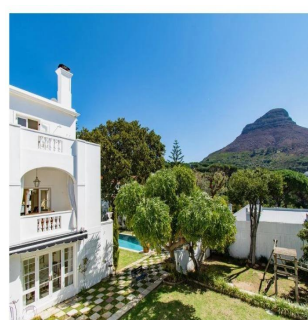

Attico

A Truly Impressive 6 Bedroom Family Home For Sale In Gardens

Sud Africa, Gauteng, Sandton, , , 8001,

 qm
  11 camere
  6 camere da letto
  5 bagni

 5 pavimenti
  5 qm Superficie del terreno
  5 posti auto

Logo Test

Logo Test

Los Gatos, United States - Ora locale

376 5344643543

BROADLANDS - A TRULY IMPRESSIVE FAMILY HOME This triple story property on a double stand offers extensive and versatile accommodation surrounded by established gardens and spectacular mountain views. Entrance hall to multiple living rooms leading to partially covered patio and braai area, spacious lounge, dining room and open plan kitchen, study and guest cloakroom. Upstairs bedrooms with private lounge, gas fireplace and balcony in master bedroom plus second study. Downstairs laundry area with storerooms and stunning two bedroom 'cottage' with lounge and kitchenette with access to main house or own separate entrance. Additional one en-suite bedroom 'cottage' with lounge and kitchen with own entrance. Both cottages can be let or used as offices to work from home. Double garage, staff bathroom and secure parking for +four cars. Special features : * This stunning and rarely available house was built in 1905 * Ideal as a large family home or 'work from home' potential * Six spacious bedrooms, 5,5 bathrooms * The gardens and grounds have been established over many years * Salt water swimming pool * Beautiful bay windows with original external wood shutters * Gas fireplaces, wood flooring and high ceilings throughout * Automatic irrigation system, fully alarmed, private and secure