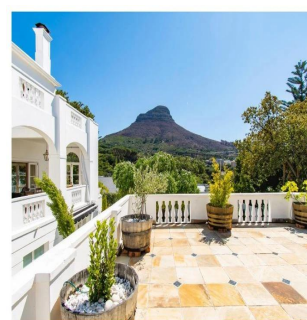

Attico

A Truly Impressive 6 Bedroom Family Home For Sale In Gardens

Sud Africa, Gauteng, Sandton, , , 8001,

 qm
  11 camere
  6 camere da letto
  5 bagni

 5 pavimenti
  5 qm Superficie del terreno
  5 posti auto

Logo Test

Logo Test

Los Gatos, United States - Ora locale

376 5344643543

BROADLANDS - A TRULY IMPRESSIVE FAMILY HOME This triple story property on a double stand offers extensive and versatile accommodation surrounded by established gardens and spectacular mountain views. Entrance hall to multiple living rooms leading to partially covered patio and braai area, spacious lounge, dining room and open plan kitchen, study and guest cloakroom. Upstairs bedrooms with private lounge, gas fireplace and balcony in master bedroom plus second study. Downstairs laundry area with storerooms and stunning two bedroom 'cottage' with lounge and kitchenette with access to main house or own separate entrance. Additional one en-suite bedroom 'cottage' with lounge and kitchen with own entrance. Both cottages can be let or used as offices to work from home. Double garage, staff bathroom and secure parking for +four cars. Special features : * This stunning and rarely available house was built in 1905 * Ideal as a large family home or 'work from home' potential * Six spacious bedrooms, 5,5 bathrooms * The gardens and grounds have been established over many years * Salt water swimming pool * Beautiful bay windows with original external wood shutters * Gas fireplaces, wood flooring and high ceilings throughout * Automatic irrigation system, fully alarmed, private and secure

Sicurezza 24 ore su 24	Balcone	Posto auto coperto	Garage
Giardino paesaggistico	Spazio aperto	Piscina	