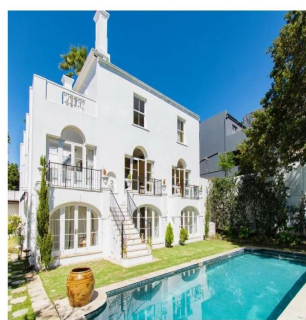

Attico

A Truly Impressive 6 Bedroom Family Home For Sale In Gardens

Sud Africa, Gauteng, Sandton, , , 8001,

 qm
  11 camere
  6 camere da letto
  5 bagni

 5 pavimenti
  5 qm Superficie del terreno
  5 posti auto

Logo Test

Logo Test

Los Gatos, United States - Ora locale

376 5344643543

BROADLANDS - A TRULY IMPRESSIVE FAMILY HOME This triple story property on a double stand offers extensive and versatile accommodation surrounded by established gardens and spectacular mountain views. Entrance hall to multiple living rooms leading to partially covered patio and braai area, spacious lounge, dining room and open plan kitchen, study and guest cloakroom. Upstairs bedrooms with private lounge, gas fireplace and balcony in master bedroom plus second study. Downstairs laundry area with storerooms and stunning two bedroom 'cottage' with lounge and kitchenette with access to main house or own separate entrance. Additional one en-suite bedroom 'cottage' with lounge and kitchen with own entrance. Both cottages can be let or used as offices to work from home. Double garage, staff bathroom and secure parking for +four cars. Special features : * This stunning and rarely available house was built in 1905 * Ideal as a large family home or 'work from home' potential * Six spacious bedrooms, 5,5 bathrooms * The gardens and grounds have been established over many years * Salt water swimming pool * Beautiful bay windows with original external wood shutters * Gas fireplaces, wood flooring and high ceilings throughout * Automatic irrigation system, fully alarmed, private and secure

Sicurezza 24 ore su 24	Balcone	Posto auto coperto	Garage
Giardino paesaggistico	Spazio aperto	Piscina	