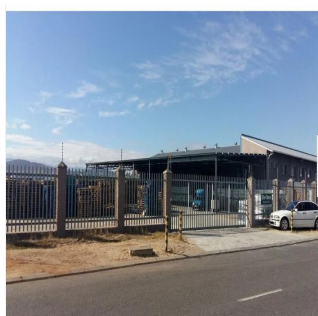

Attico

Premium Distribution Warehouse For Sale In Stikland

Sud Africa, Capo Occidentale, Città del Capo, , , 7530,

PREZZO DI VENDITA

\$ 2021800.00

 2700 qm  camere  camere da letto  bagni

 pavimenti  qm Superficie del  posti auto terreno

Maryna Krupska

Maryna Krupska

gland, Switzerland - Ora locale

41 793852365

DISTRIBUTION CENTER IN STIKLAND FOR SALE Premium Distribution Center located in Cecil Morgan Way in the sought after industrial node of Stikland, Cape Town. The building offers excellent signage opportunity and easy access to the R300 with newly built on and off ramps to and from BottelaryRoad. The building comprises of quality office components and multiple roller shutter doors leading to the warehouse. The warehouse offers good amount of power, height and steel racking. Undercover loading areas and easy vehicle access around the building due to the large paved yard available and future expansion. A backup generator is available on site as well as multiple bays for charging of forklifts and 2 x 380 000 litre water tanks.

Disponibile Presso: 13.05.2019

Piano: 4 Pavimenti: 4 Anno Di Costruzione: 2017 Posti Auto: 4

Anno Di Costruzione: 2017

Tipo: Ufficio

Amenita

ID ID Immobili

Servizi All'aperto