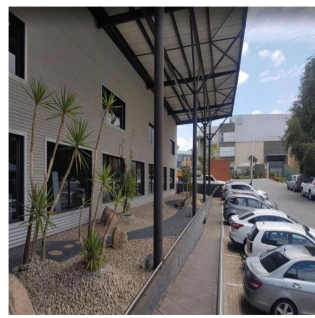

Attico

Aaa-Grade Warehouse With Showroom For Sale In Longmeadow

Sud Africa, Capo Occidentale, Città del Capo, , , ,

- 6347 qm
- camere
- camere da letto
- bagni
- pavimenti
- qm Superficie del terreno
- posti auto

Angelica Palacio

Provisa Grupo Inmobiliario

Playa del Carmen, Mexico - Ora locale

+52 984 127 6169

IMMACULATE - LONGMEADOW AAA Grade offices, showroom and warehouse 2 levels Basement area can be converted to offices, warehouse or manufacturing area Offices and Showroom: 1 947sqm Warehouse: 2 400sqm Basement: 2 000sqm (can be used for assembly/ manufacturing or low storage 500kva Option to rent is also available Very secure node with access control

Disponibile Presso: 13.05.2019

Piano: 4 Pavimenti: 4 Anno Di Costruzione: 2017 Posti Auto: 4 Anno Di Costruzione: 2017 Tipo: Ufficio

Longmeadow, Johannesburg Johannesburg, also commonly referred to as 'Jozi' , 'Joburg' or 'Egoli, is the largest city in South Africa and home to over 9 million people. The city covers 2 300square kilometres and represents 9% of the total South African population in 1.85 million households and is also the wealthiest city in the Gauteng province.