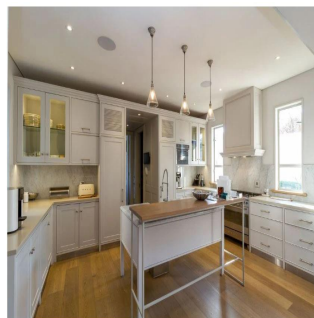

Attico

A Charming 4 Bedroom House For Sale In Inanda

Sud Africa, Capo Occidentale, Città del Capo, , , 2196,

PREZZO DI VENDITA

USD 2075800.00

-  qm
-  8 camere
-  4 camere da letto  4 bagni
-  4 pavimenti
-  4 qm Superficie del terreno
-  4 posti auto

Teresa Castillo

Morelli And Family Realty

Panama City, Panama - Ora locale

+507 6219-8406

A Taste of the Cape in Prestigious Estate A charming home offering all the elements of a relaxed, sophisticated lifestyle. No cost has been spared on the finishes of this easy living, light-filled family home. The 4 bedroom suites and marble finished bathrooms, provide luxurious comfort. The main suite complete with bespoke dressing room and study. The guest suite is situated downstairs and has separate access. High-quality Oggi oak flooring flows throughout the home and provides a warmth which counters the crisp, light-filled rooms. The 3 reception rooms all flow to a farm-style covered patio and structured, landscaped garden and seamless glass enclosed heated pool. The marble-topped kitchen with bespoke cabinetry provides for easy, comfortable open plan entertaining complete with solid Oak wine storage. Integrated Smeg appliances and gas range. Separate scullery/ironing area and separate pantry. A dual fireplace warms kitchen, lounge and family room. The many special features include German hot water system, Airconditioning, Canateur fireplaces, American shutters, integrated surround sound, Jojo water tanks (25 000 litres), central vacuum system. Air conditioning. Double staff accommodation and triple garage. Chromadeck roof (50 yr guarantee). Inverter (8-12hrs). State of the art security in Exclusive Estate in Inanda.